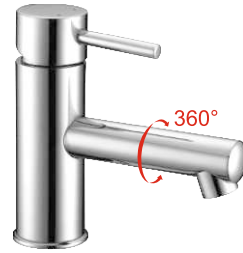

LOFTUS
Basin Mixer With Clicker Waste
Swivel Spout
Monobloc – LP
BRB6002