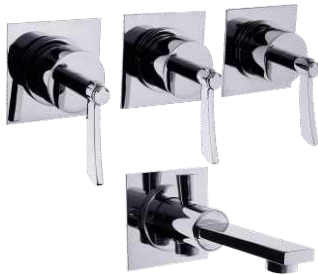

Bath 5 Hole Set
Short Spout
Deck Mounted – LP
BRBS6810

Panel Valves – Pair Hot/Cold
Deck Mounted – LP
BRBS6809

Bath Filler – 3 Hole Set
Deck Mounted – Long Spout – LP
BRBS6812

Bath 5 Hole Set
Short Spout
Deck Mounted – MP
BRBS6811

Bath Long Spout
Deck Mounted – MP
BRBS6814

4 Hole Set Bath Shower Mixer For
Use With Bath Filler Waste
Deck Mounted – LP
BRBS6813

Bath Short Spout
Deck Mounted – MP
BRBS6816

Bath 5 Hole Set
Short Spout
Deck Mounted – MP
BRBS6815