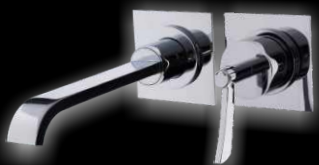

Basin Mixer With Clicker Waste
Wall Mount – Long Spout – LP
BRB7403

NORLEY Wall Mounted Basin Mixer With Clicker Waste

One Body Installation
35mm Ceramic Cartridge
SilkEdge® Chrome Quality Standard
Rapid & Easy Installation System
Recommended pressure 0.5-1.5 bar
Minimum Required Pressure 0.2 bar
Supplied With Bretany® clicker waste