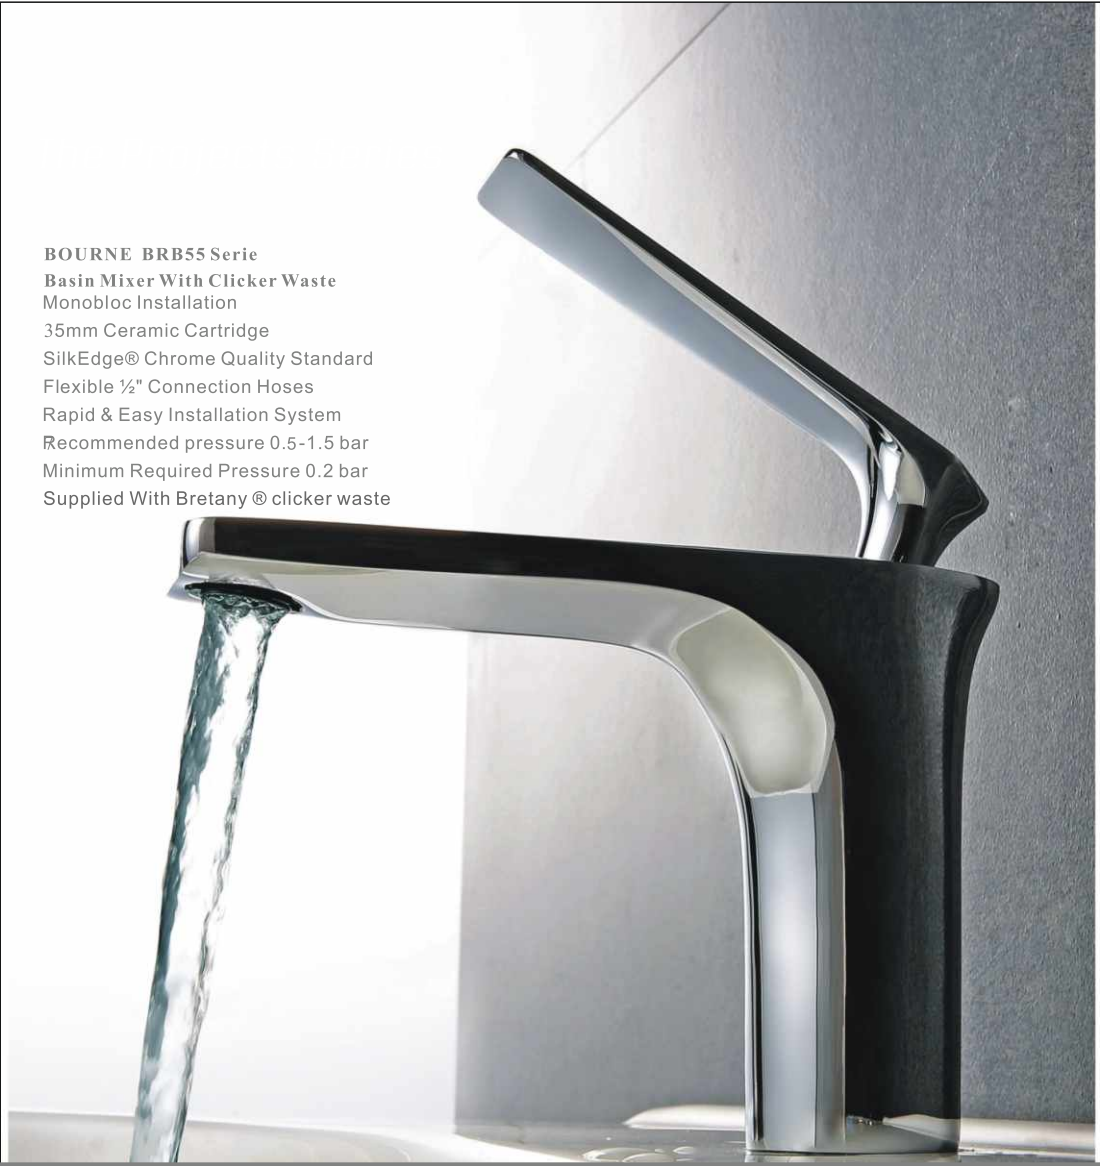

BOURNE BRB55 Serie
Basin Mixer With Clicker Waste
Monobloc Installation
35mm Ceramic Cartridge
SilkEdge® Chrome Quality Standard
Flexible ½" Connection Hoses
Rapid & Easy Installation System
Recommended pressure 0.5-1.5 bar
Minimum Required Pressure 0.2 bar
Supplied With Bretany ® clicker waste