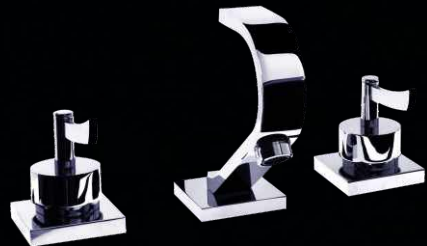

Basin Mixer With Clicker Waste
Deck Mount – LP
BRB6703