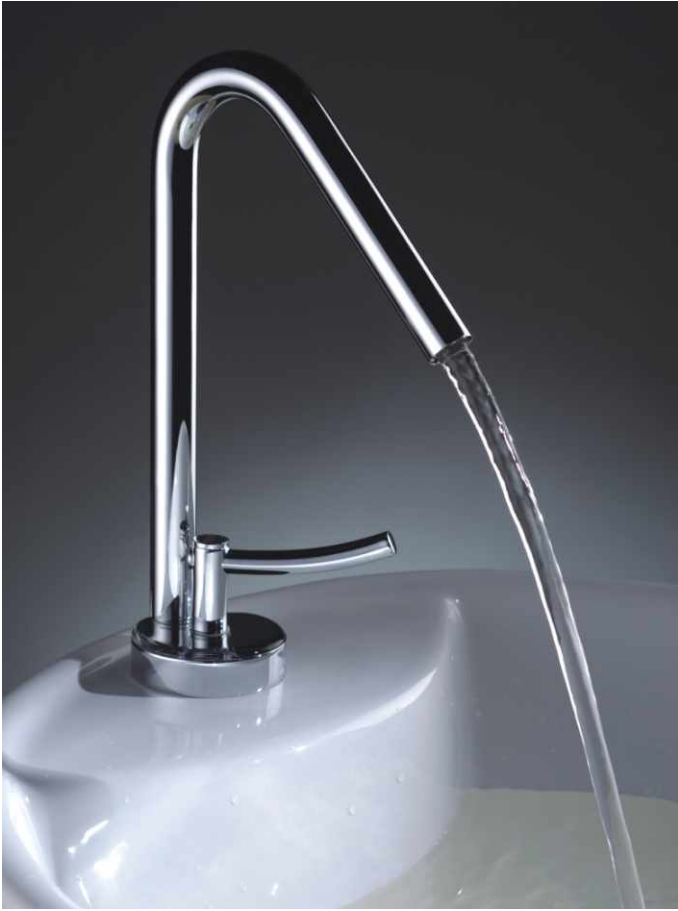

LUSS BRB78 Basin Mixers With Clicker Waste

- Monobloc Installation
- 25mm Ceramic Cartridge
- IntelliPass® Technology 90° Turn
- HWSafe® Safe Hot Water Start
- SilkEdge® Chrome Quality Standard
- Flexible ½" Connection Hoses
- Rapid & Easy Installation System
- Recommended pressure 0.5-1.5 bar
- Minimum Required Pressure 0.2 bar
- Supplied With Bretany® clicker waste