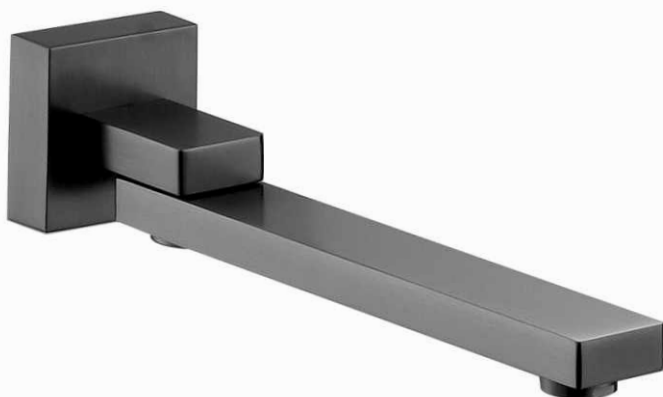

KIRTON series

The smooth semi-circular arc combined with the classic round appearance makes KIRTON products more unique and very suitable for use in combination with round and oval sanitary ware.

Kitchen Mixer
Monobloc – LP
BRK8609