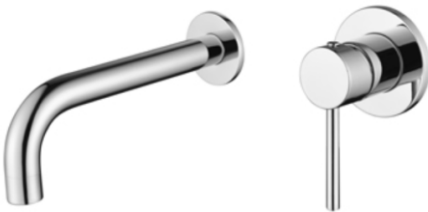

LOFTUS
Basin Mixer With Clicker Waste
Monobloc – LP
BRB6004

LOFTUS
Bidet Mixer With Clicker Waste
Monobloc – LP
BRB6003

LOFTUS
Basin Mixer With Clicker Waste
Swivel Spout
Monobloc – LP
BRB6002

LOFTUS
Tall Basin Mixer With Clicker Waste
Swivel Spout
Monobloc – LP
BRBT6001