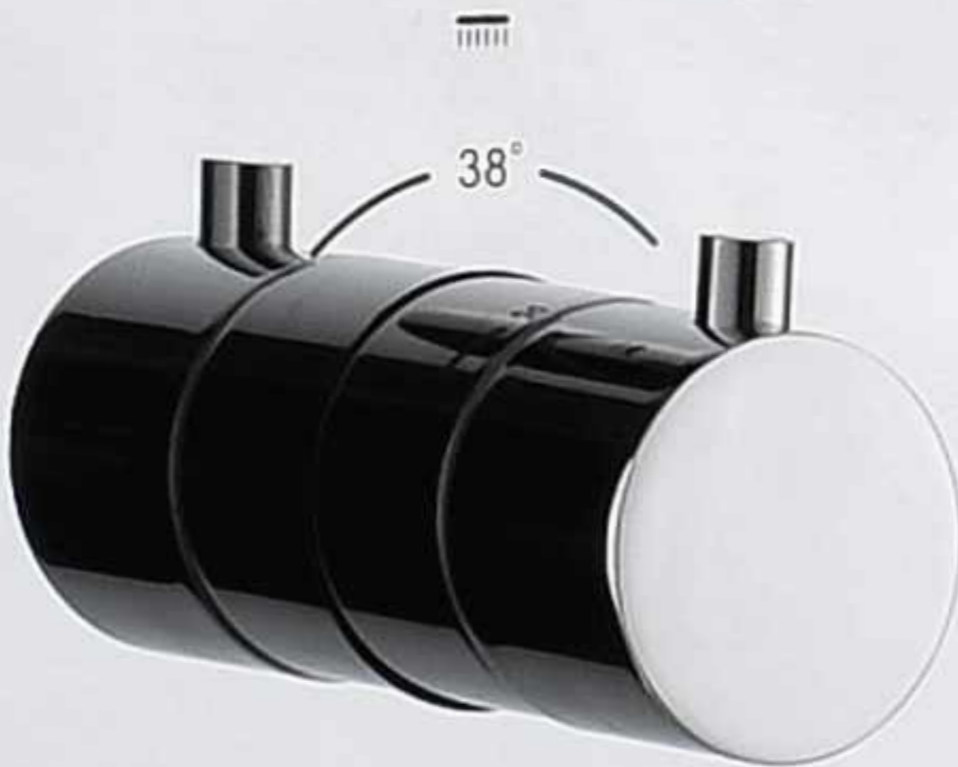

OFF

38

35

30

45

Thermostatic Bath Shower Mixer Set
Wall Mounted – MP
BRB6023GS

Thermostatic Shower Set
Wall Mounted – LP
BRS6023GMS

Thermostatic Bath Shower Mixer Set
Concealed – Wall Mount
Thermostatic 3 Functions
BRBS6023GMS