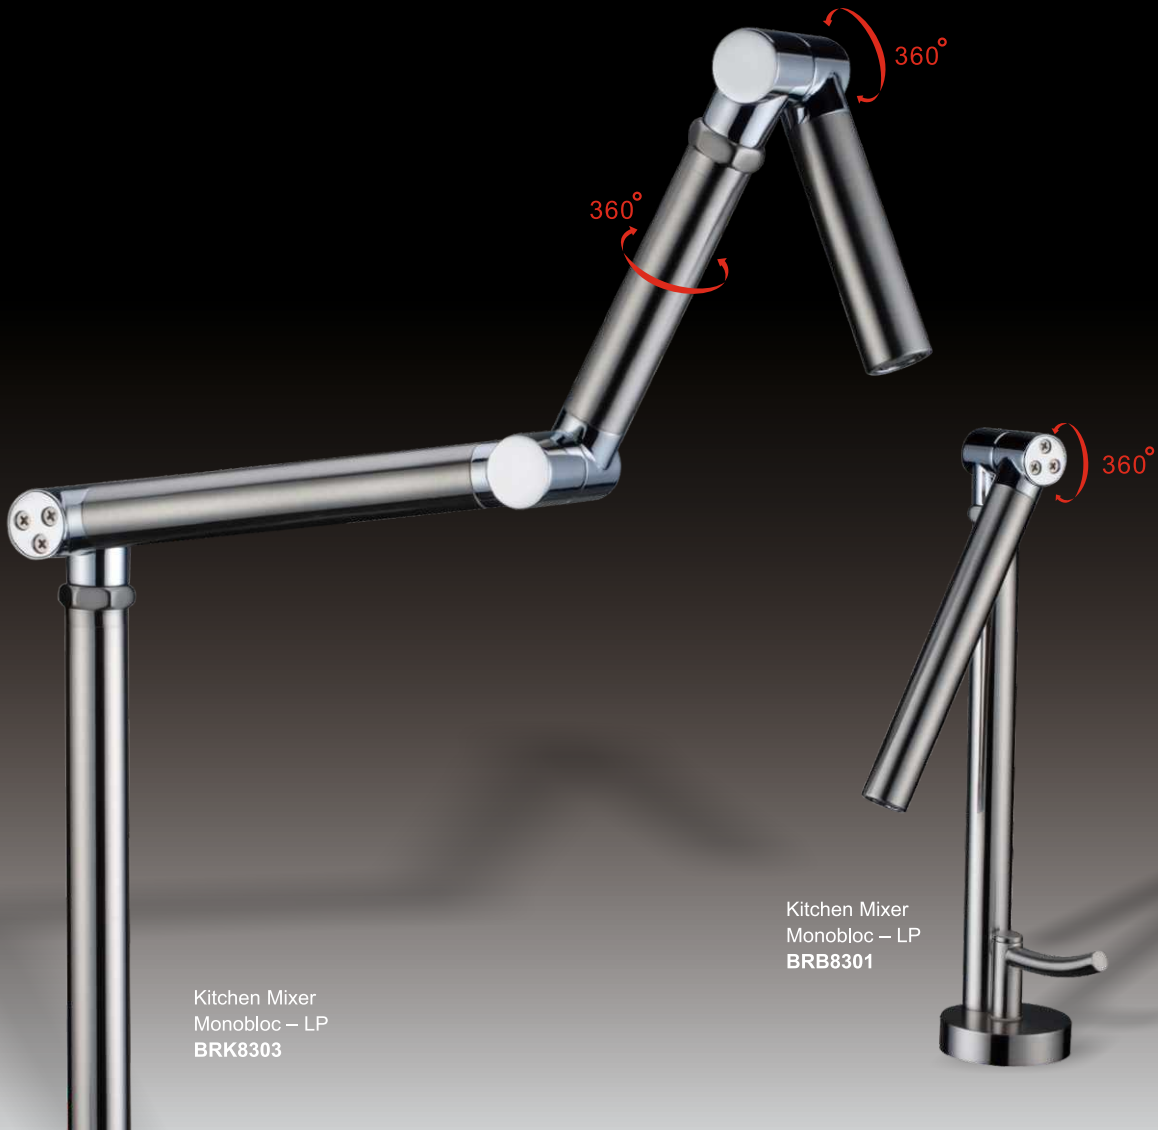

BALMAHA BRB75 Serie

Monobloc Installation

SilkTouch® Chrome Quality Standard

40cm Flexible Connection Hoses 1/2"

Recommended Pressure 0.5-2.5 bar

Minimum Required Pressure 0.3 bar

Easy Installation System

Supplied With Bretany® Clicker Waste

Kitchen Mixer
Monobloc – LP
BRK8303

Kitchen Mixer
Monobloc – LP
BRB8301