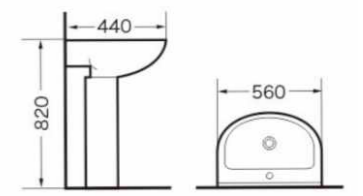

BR2203P

Pedestal Basin
560x440x820mm