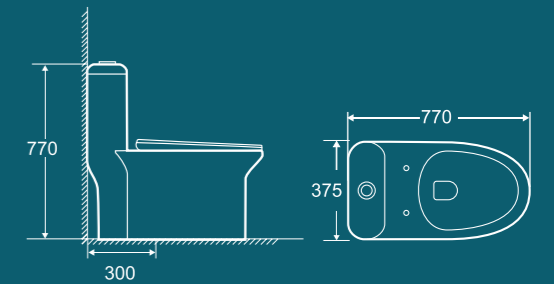

BROP332

720×510×665mm
Flushing system: Siphonic
S-trap: 300mm

BROP336

690×370×770mm
Flushing system: Siphonic
S-trap: 300mm

BROP337

670x370x770mm
Flushing system: Siphonic
S-trap: 300mm

BROP341

770x375x770mm
Flushing System: Siphonic
S-trap: 300mm

BROP338

685x370x770mm
Flushing system: Siphonic
S-trap: 300mm

BROP342

710x410x765mm
Flushing system: Siphonic
S-trap: 300mm

BROP339

680x390x775mm
Flushing System: Siphonic
S-trap: 300mm

BROP343

700x450x780mm
Flushing system: Siphonic
S-trap: 300mm