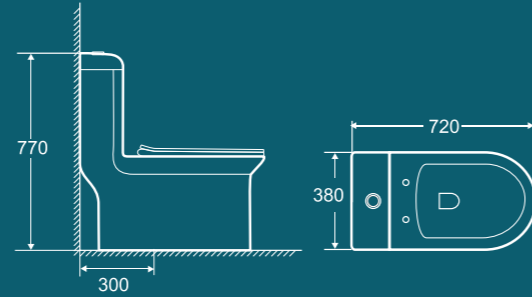

720×430×780mm
Flushing system: Siphonic
S-trap: 300mm

Effective Siphonic Flushing

Dual Flush System

Removable Cover and Plates

BROP329

720×380×770mm
Flushing System: Siphonic
S-trap: 300mm

BROP333

680×360×780mm
Flushing mode : Siphonic
S-trap: 300mm

BROP330

710×365×715mm
Flushing system: Siphonic
S-trap: 300mm

BROP334

715×420×740mm
Flushing system: Siphonic
S-trap: 300mm

BROP331

740×488×670mm
Flushing system: Siphonic
S-trap: 300mm

BROP335

700×370×610mm
Flushing system: Siphonic
S-trap: 300mm