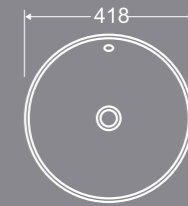

BRAB627

Art Basin
610x410x175mm

BRAB606

BRAB607

BRAB630

Art Basin
418×418×160mm

BRAB631

Art Basin
435×435×164mm