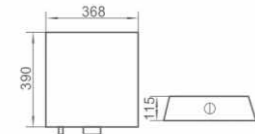

BRWT2

Water Tank
Wall Mount
Size: 368×115×390mm