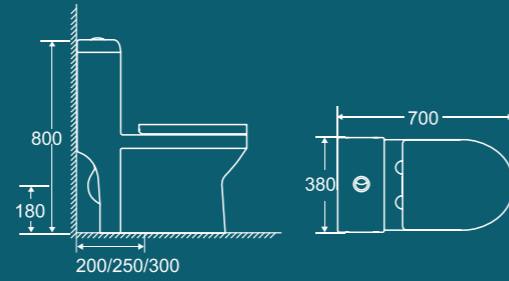

Effective Siphonic Flushing

Dual Flush System

Removable Cover and Plates

BROP317

700x380x800mm
Flushing system: Siphonic
S-trap: 200/250/300mm
P-trap: 180mm

BROP321

710x370x780mm
Flushing system: Siphonic
S-trap: 300mm

BROP318

670x350x720mm
Flushing system: Siphonic
S-trap: 300mm

BROP322

710x375x710mm
Flushing System: Siphonic
S-trap: 300mm

BROP319

690x360x770mm
Flushing system: Siphonic
S-trap: 300mm

BROP323

660x350x720mm
Flushing System: Siphonic
S-trap: 300mm