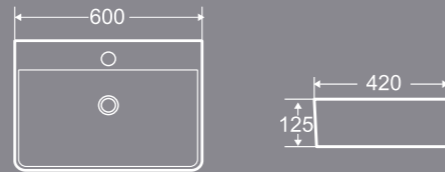

BRAB603

Art Basin
670×370×130mm

BRAB604

Art Basin
505×425×125mm

BRAB610

Art Basin
405×405×120mm

BRAB605

Art Basin
600×420×125mm