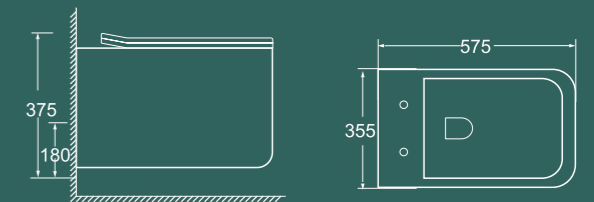

BRWH512

575x355x375mm
Flushing system: Washdown
P trap: 180mm