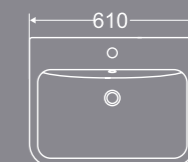

BRAB632

Art Basin
450×450×181mm

BRAB633

Art Basin
415×415×117mm

BRAB634

Art Basin
630×360×145mm

BRAB635

Art Basin
610×477×200mm

BRAB628

Art Basin
490×395×150mm

BRAB699

Art Basin
610×385×120mm

Satin Blue

Dark Grey

Snow-white

MATT WHITE