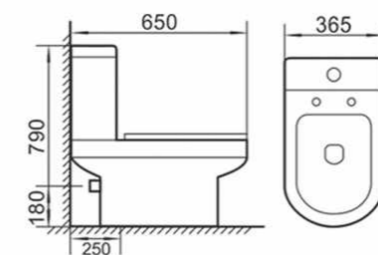

650x365x790mm
Flushing system: Washdown
S-trap: 250mm
P-trap: 180mm

BRCC211