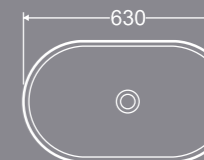

BRAB632

Art Basin
450×450×181mm

BRAB633

Art Basin
415×415×117mm

BRAB634

Art Basin
630×360×145mm

BRAB635

Art Basin
610×477×200mm