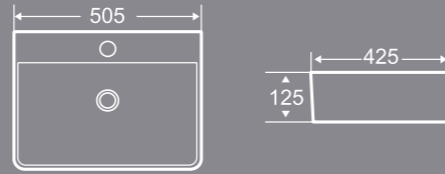

BRAB603

Art Basin
670×370×130mm

BRAB604

Art Basin
505×425×125mm

BRAB610

Art Basin
405×405×120mm

BRAB605

Art Basin
600×420×125mm