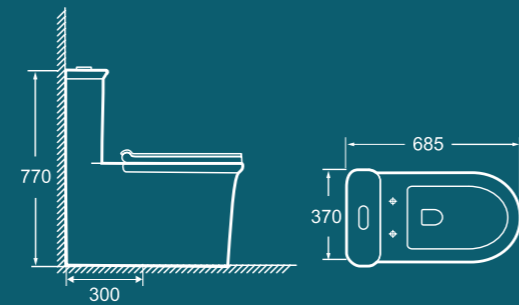

BROP332

720×510×665mm
Flushing system: Siphonic
S-trap: 300mm

BROP336

690×370×770mm
Flushing system: Siphonic
S-trap: 300mm

BROP337

670x370x770mm
Flushing system: Siphonic
S-trap: 300mm

BROP341

770x375x770mm
Flushing System: Siphonic
S-trap: 300mm

BROP338

685x370x770mm
Flushing system: Siphonic
S-trap: 300mm

BROP342

710x410x765mm
Flushing system: Siphonic
S-trap: 300mm

BROP339

680x390x775mm
Flushing System: Siphonic
S-trap: 300mm

BROP343

700x450x780mm
Flushing system: Siphonic
S-trap: 300mm