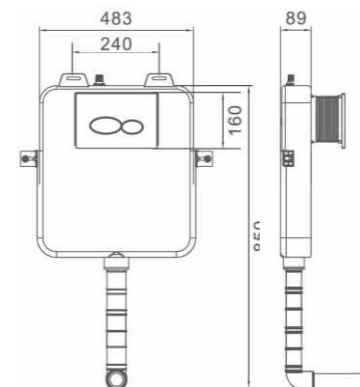

20 GP Container	354 pcs
40 GP Container	708 pcs
40 HQ Container	860 pcs

Box Size	420x160x1190mm
----------	----------------

Ref: BRCT02

Installed Size: 410 x 140 x 1100(+150)mm.
 Tank Material: HDPE (High-density polyethylene).
 Actual Displacement: Whole volume approx. 6.5L (adjustable).
 Half volume approx. 4L (adjustable).
 Operation Mode: Push button Control.
 Operation Panel Size: 200 x 160mm.
 Operation Panel Material: ABS.
 Operation Panel Finish: Plain White and Chromed.
 Suitable for 170mm dry wall or pre-casted wall.

Plastic (ABS)
White
BRPP01

Plastic (ABS)
Chrome
BRPP02

Ref: BRCT03

Installed Size: 53 x 89 x 1195(+250) mm.
 Tank Material: HDPE (High-density polyethylene).
 Actual Displacement: Whole volume approx. 6.5L (adjustable).
 Half volume approx. 4L (adjustable).
 Frame Bearing Strength : 300kg
 Operation Mode: Push button Control.
 Operation Panel Size: 240 x 160mm.
 Operation Panel Material: ABS or Stainless Steel.
 Operation Panel Finish: Painted, Polished and Brushed.
 Suitable for 140mm dry wall or pre-casted wall.

20 GP Container	237 pcs
40 GP Container	474 pcs
40 HQ Container	576 pcs

Box Size	580x167x1220mm
----------	----------------

Ref: BRCT04

Installed Size: 438 x 89 x 850 mm.
 Tank Material: HDPE (High-density polyethylene).
 Actual Displacement: Whole volume approx. 6.5L (adjustable).
 Half volume approx. 4L (adjustable).
 Operation Mode: Push button Control.
 Operation Panel Size: 240 x 160mm.
 Operation Panel Material: ABS or Stainless Steel.
 Operation Panel Finish: Painted, Polished and Brushed.
 Suitable for 140mm dry wall or pre-casted wall.