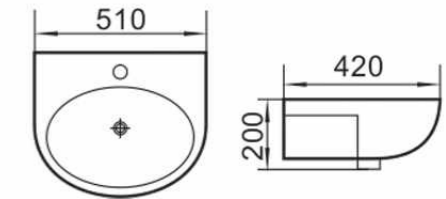

BRHB002
Wall-hung Basin
Size: 400×360×170mm
Ceramic products

BRHB003
Wall-hung Basin
Size: 510×430×180mm
Ceramic products

FEATHEREDGE BASIN

Model:	Size (LxWxH)
E-9060	615x465x185mm
E-9070	715x465x185mm
E-9075	765x460x185mm
E-9080	810x465x185mm
E-9090	910x465x185mm
E-9100	1100x465x185mm
E-9120	1215x465x185mm