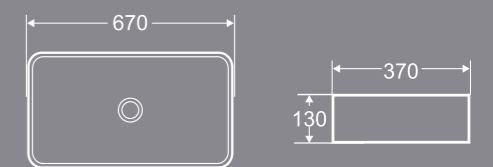

ART BASIN

Simple edges and frames, elegant and chic. Lighting with glazed white, generous and artistic, it satisfies modern people's endless pursuit of home life.

BRAB601

Art Basin
405×405×180mm

BRAB602

Art Basin
380×380×150mm

Art Basin
670×370×130mm