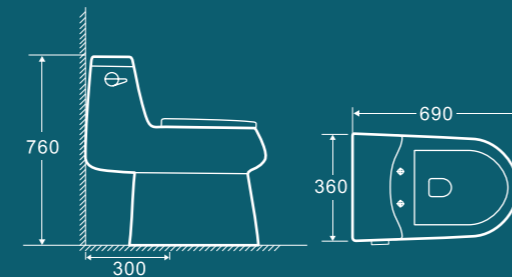

680×410×690mm
Flushing system: Siphonic
S-trap: 300mm

ONE PIECE TOILETS

BROP305

720×390×630mm
Flushing system: Siphonic
S-trap: 300mm

BROP309

700×360×700mm
Flushing system: Siphonic
S-trap: 300mm

BROP306

710×410×750mm
Flushing system: Siphonic
S-trap: 300mm

BROP310

690×370×750mm
Flushing system: Siphonic
S-trap: 300mm

BROP307

690×360×760mm
Flushing system: Siphonic
S-trap: 300mm

BROP311

685×380×820mm
Flushing system: Washdown
S-trap: 250/300mm
P-trap: 180mm

BROP308