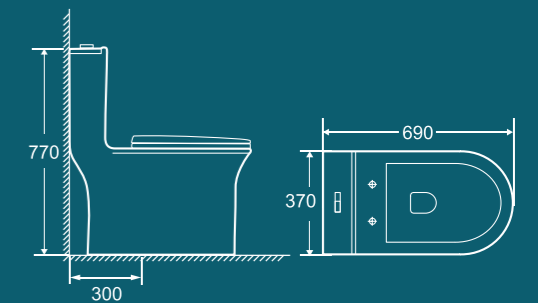

BROP329

720×380×770mm
Flushing System: Siphonic
S-trap: 300mm

BROP333

680×360×780mm
Flushing mode : Siphonic
S-trap: 300mm

BROP330

710×365×715mm
Flushing system: Siphonic
S-trap: 300mm

BROP334

715×420×740mm
Flushing system: Siphonic
S-trap: 300mm

BROP331

740×488×670mm
Flushing system: Siphonic
S-trap: 300mm

BROP335

700×370×610mm
Flushing system: Siphonic
S-trap: 300mm

BROP332

720×510×665mm
Flushing system: Siphonic
S-trap: 300mm

BROP336

690×370×770mm
Flushing system: Siphonic
S-trap: 300mm