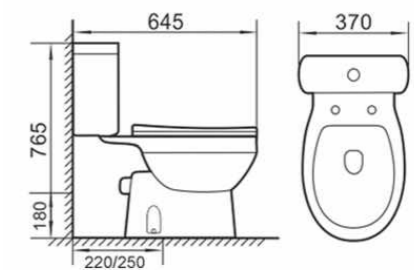

BRCC210

720x390x790mm
 Flushing system: Washdown
 S-trap: 250/300mm
 P-trap: 180mm

BRCC209

650x365x790mm
 Flushing system: Washdown
 S-trap: 250mm
 P-trap: 180mm

BRCC211

645x370x765mm
 Flushing system: Washdown
 S-trap: 200/250mm
 P-trap: 180mm