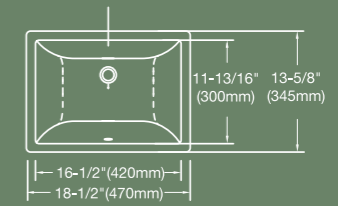

Undercounter
470x345x200mm
420x300mm

2137

Undercounter
530x374x212mm
474x320mm

2138

Undercounter
515x385x195mm
465x335mm

2139

Undercounter
448x362x200mm
402x316mm

2140