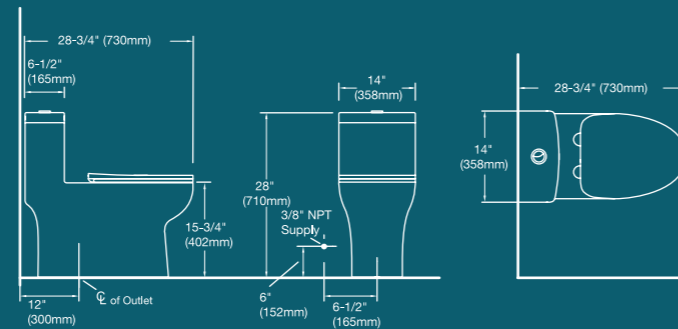

680x380x760mm
Flushing system: Siphonic
S-trap: 300mm

BROP348

700x368x742mm
Flushing system: Siphonic
S-trap: 300mm

BROP345

730x358x710mm
Flushing system: Siphonic
S-trap: 300mm

BROP349

710x380x790mm
Flushing System: Siphonic
S-trap: 300mm