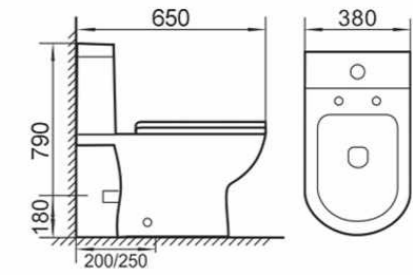

680x380x760mm
Flushing system: Siphonic
S-trap: 300mm

BROP348

700x368x742mm
Flushing system: Siphonic
S-trap: 300mm

BROP345

730x358x710mm
Flushing system: Siphonic
S-trap: 300mm

BROP349

710x380x790mm
Flushing System: Siphonic
S-trap: 300mm

BROP346

727x393x672mm
Flushing system: Siphonic
S-trap: 300mm

BROP350

733x415x698mm
Flushing system: Siphonic
S-trap: 300mm

CLOSE COUPLED TOILETS

BREANY®

BRCC204

650x380x790mm
Flushing system: Washdown
S-trap: 200/250mm
P-trap: 180mm