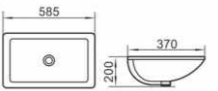

BRUM812
23" Under Counter Basin
Size: 585×370×200mm
Under Counter Mounting