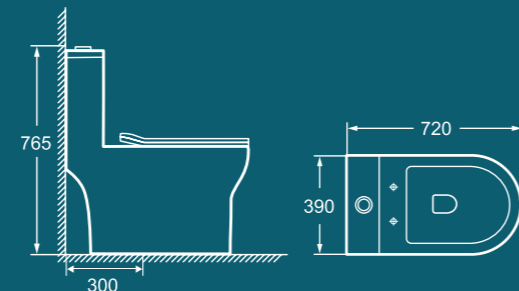

BROP337

670x370x770mm
Flushing system: Siphonic
S-trap: 300mm

BROP341

770x375x770mm
Flushing System: Siphonic
S-trap: 300mm

BROP338

685x370x770mm
Flushing system: Siphonic
S-trap: 300mm

BROP342

710x410x765mm
Flushing system: Siphonic
S-trap: 300mm

BROP339

680x390x775mm
Flushing System: Siphonic
S-trap: 300mm

BROP343

700x450x780mm
Flushing system: Siphonic
S-trap: 300mm

BROP340

720x390x765mm
Flushing system: Siphonic
S-trap: 300mm

BROP344

700x400x770mm
Flushing System: Siphonic
S-trap: 300mm