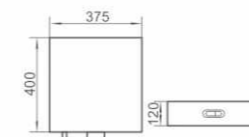

BRWT1

Water Tank
Wall Mount
Size: 375×120×400mm