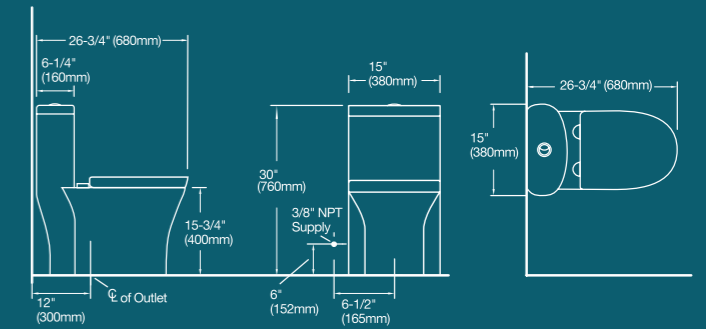

BROP340

720x390x765mm
Flushing system: Siphonic
S-trap: 300mm

BROP344

700x400x770mm
Flushing System: Siphonic
S-trap: 300mm

ONE-PIECE TOILET

BROP349

710x380x790mm
Flushing System: Siphonic
S-trap: 300mm

BROP347

680x380x760mm
Flushing system: Siphonic
S-trap: 300mm

BROP348

700x368x742mm
Flushing system: Siphonic
S-trap: 300mm

BROP345

730x358x710mm
Flushing system: Siphonic
S-trap: 300mm

BROP349

710x380x790mm
Flushing System: Siphonic
S-trap: 300mm