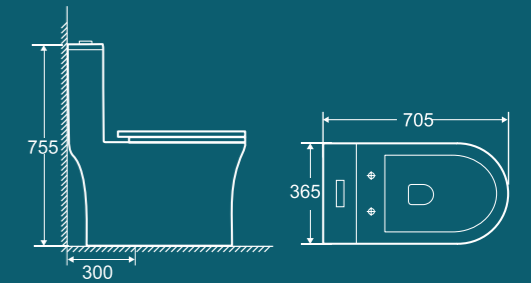

BROP314

650×360×745mm
Flushing system: Siphonic
S-trap: 200/300mm