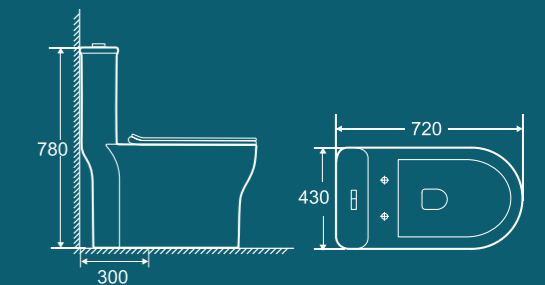

BROP325

690×375×820mm
Flushing system: Siphonic
S-trap: 300mm

BROP326

692×372×740mm
Flushing system: Siphonic
S-trap: 200/300mm
P-trap: 180mm

BROP327

670×370×745mm
Flushing System: Washdown
S-trap: 300mm

BROP328

720×430×780mm
Flushing system: Siphonic
S-trap: 300mm

Effective Siphonic Flushing

Dual Flush System

Removable Cover and Plates

BROP329

720×380×770mm
Flushing System: Siphonic
S-trap: 300mm

BROP333

680×360×780mm
Flushing mode : Siphonic
S-trap: 300mm