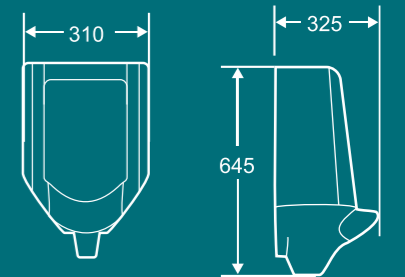

504

wall-hung urinal
575x315x715mm

508

wall-hung auto-induction urinal
470x310x740mm

503

wall-hung urinal
310x325x645mm

512

wall-hung auto-induction urinal
480x325x800mm