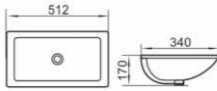

BRUM808
20" Under Counter Basin
Size: 520×340×170mm
Under Counter Mounting