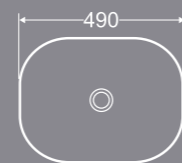

BRAB627

Art Basin
610x410x175mm

BRAB606

BRAB607

BRAB630

Art Basin
418×418×160mm

BRAB631

Art Basin
435×435×164mm

BRAB632

Art Basin
450×450×181mm

BRAB633

Art Basin
415×415×117mm

BRAB634

Art Basin
630×360×145mm

BRAB635

Art Basin
610×477×200mm

BRAB628

Art Basin
490×395×150mm

BRAB699

Art Basin
610×385×120mm

Satin Blue

Dark Grey

Snow-white

MATT WHITE