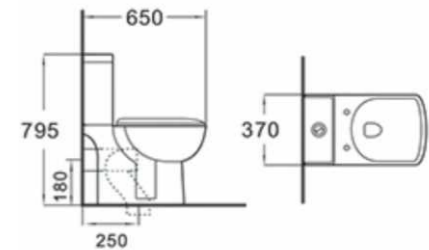

650x370x795mm
Flushing system: Washdown
S-trap: 250mm
P-trap: 180mm

BRCC208