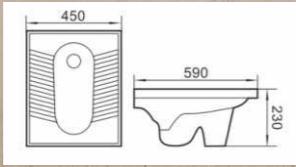

511

wall-hung urinal
465x340x750mm

507

wall-hung urinal
340x270x690mm

510

wall-hung urinal
285x285x490mm

BRSQ1

Squatting Pan W.C
Size: 590×450×230mm
Build-in platform