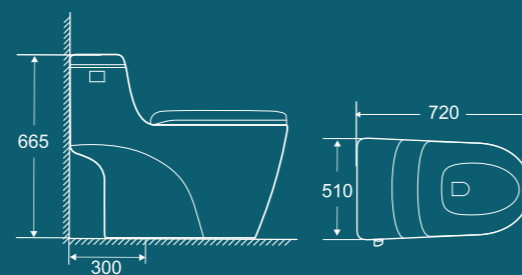

720×430×780mm
Flushing system: Siphonic
S-trap: 300mm

Effective Siphonic Flushing

Dual Flush System

Removable Cover and Plates

BROP329

720×380×770mm
Flushing System: Siphonic
S-trap: 300mm

BROP333

680×360×780mm
Flushing mode : Siphonic
S-trap: 300mm

BROP330

710×365×715mm
Flushing system: Siphonic
S-trap: 300mm

BROP334

715×420×740mm
Flushing system: Siphonic
S-trap: 300mm

BROP331

740×488×670mm
Flushing system: Siphonic
S-trap: 300mm

BROP335

700×370×610mm
Flushing system: Siphonic
S-trap: 300mm

BROP332

720×510×665mm
Flushing system: Siphonic
S-trap: 300mm

BROP336

690×370×770mm
Flushing system: Siphonic
S-trap: 300mm

BROP337

670x370x770mm
Flushing system: Siphonic
S-trap: 300mm

BROP341

770x375x770mm
Flushing System: Siphonic
S-trap: 300mm