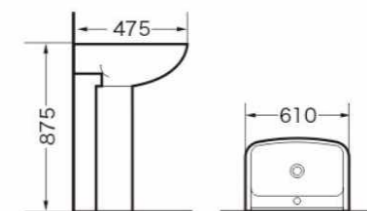

BR2202P

Pedestal Basin
610x475x875mm