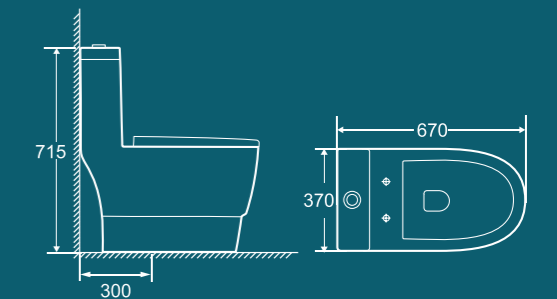

BROP317

700x380x800mm
Flushing system: Siphonic
S-trap: 200/250/300mm
P-trap: 180mm

BROP321

710x370x780mm
Flushing system: Siphonic
S-trap: 300mm

BROP318

670x350x720mm
Flushing system: Siphonic
S-trap: 300mm

BROP322

710x375x710mm
Flushing System: Siphonic
S-trap: 300mm

BROP319

690x360x770mm
Flushing system: Siphonic
S-trap: 300mm

BROP323

660x350x720mm
Flushing System: Siphonic
S-trap: 300mm

BROP320

695x400x810mm
Flushing system: Siphonic
S-trap: 300mm

BROP324

670x370x715mm
Flushing system: Siphonic
S-trap: 300mm