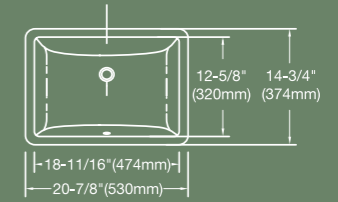

Undercounter
470x345x200mm
420x300mm

2137

Undercounter
530x374x212mm
474x320mm

2138

Undercounter
515x385x195mm
465x335mm

2139

Undercounter
448x362x200mm
402x316mm

2140