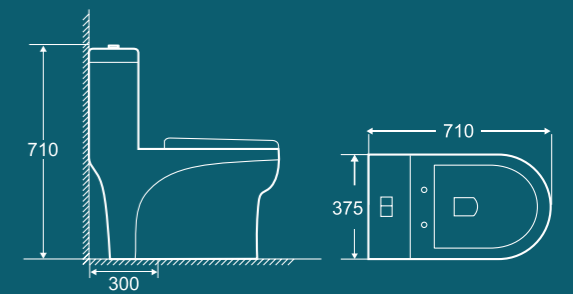

BROP319

690x360x770mm
Flushing system: Siphonic
S-trap: 300mm