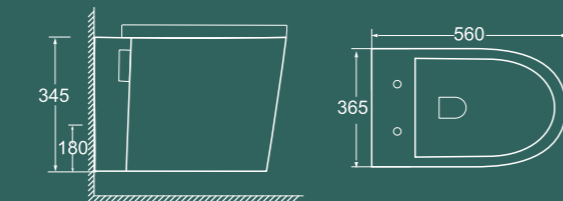

BRWH507

560x365x345mm
Flushing system: Washdown
P trap: 180mm