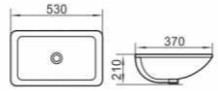

BRUM809
21" Under Counter Basin
Size: 530×370×210mm
Under Counter Mounting