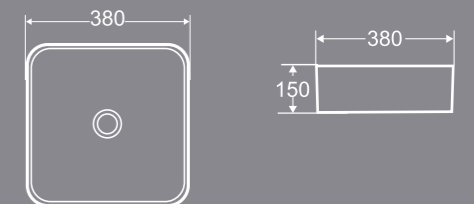

ART BASIN

Simple edges and frames, elegant and chic. Lighting with glazed white, generous and artistic, it satisfies modern people's endless pursuit of home life.

BRAB601

Art Basin
405×405×180mm

BRAB602

Art Basin
380×380×150mm