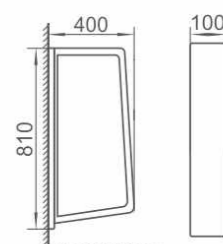

H-9095

H-9125

Model:	Size (LxWxH)
D-9060	615x465x185mm
D-9070	715x465x185mm
D-9080	810x465x185mm
D-9090	910x465x185mm
D-9100	1100x465x185mm
D-9120	1215x465x185mm

D-9060

D-9070

D-9080

D-9100

D-9120

SQUATTING WC PANS

BRSQ1

Squatting Pan W.C
Size: 580×465×200mm
Build-in platform

BRSQ1

Squatting Pan W.C
Size: 540×420×190mm
Build-in platform

BRSQ1

Squatting Pan W.C
Size: 550×420×190mm
Build-in platform

BRSQ1

Squatting Pan W.C
Size: 550×450×180mm
Build-in platform

BRSQ1

Squatting Pan W.C
Size: 530×430×190mm
Build-in platform

URINAL WALL PARTITIONS

BRUP1

Urinal Wall Partition
Size: 435×85×810

BRUP2

Urinal Wall Partition
Size: 400×100×810

Water Tank
Wall Mount
Size: 380×135×405mm

20 GP Container	304 pcs
40 GP Container	608 pcs
40 HQ Container	739 pcs

Box Size	510x130x1140mm
----------	----------------

Ref: BRCT01

Installed Size: 510 x 140 x 1140(+150) mm.
 Tank Material: HDPE (High-density polyethylene).
 Actual Displacement: Whole volume approx. 6.5L (adjustable).
 Half volume approx. 4L (adjustable).
 Operation Mode: Push button Control.
 Operation Panel Size: 330 x 195mm.
 Operation Panel Material: ABS or Stainless Steel.
 Operation Panel Finish: Plain White, Chromed and Polished Stainless Steel.
 Suitable for 170mm dry wall or pre-casted wall.