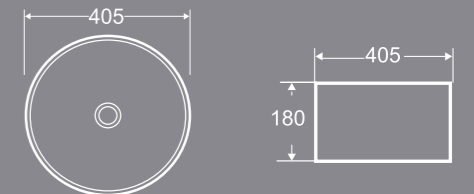

ART BASIN

Simple edges and frames, elegant and chic. Lighting with glazed white, generous and artistic, it satisfies modern people's endless pursuit of home life.

BRAB601

Art Basin
405×405×180mm

BRAB602

Art Basin
380×380×150mm