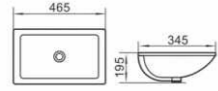

Undercounter
435x360x195mm
385x310mm

2141

Undercounter
495x405x210mm
445x360mm

BRUM801
18" Under Counter Basin
Size: 440×440×175mm
Under Counter Mounting

BRUM802
18" Under Counter Basin
Size: 465×345×195mm
Under Counter Mounting