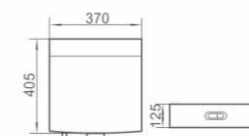

BRWT3

Water Tank
Wall Mount
Size: 370×125×405mm