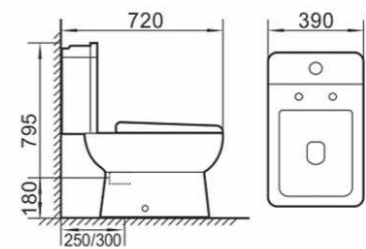

BRCC103

720x390x765mm
 Flushing system: Washdown
 S-trap: 250/300mm
 P-trap: 180mm

BRCC107

650x370x795mm
 Flushing system: Washdown
 S-trap: 250mm
 P-trap: 180mm

BRCC208

690x380x750mm
 Flushing system: Siphonic
 S-trap: 300mm

BRCC210

720x390x790mm
 Flushing system: Washdown
 S-trap: 250/300mm
 P-trap: 180mm

BRCC209

650x365x790mm
 Flushing system: Washdown
 S-trap: 250mm
 P-trap: 180mm

BRCC211

645x370x765mm
 Flushing system: Washdown
 S-trap: 200/250mm
 P-trap: 180mm