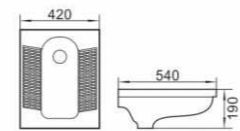

SQUATTING WC PANS

BRSQ1

Squatting Pan W.C
Size: 580×465×200mm
Build-in platform

BRSQ1

Squatting Pan W.C
Size: 540×420×190mm
Build-in platform

BRSQ1

Squatting Pan W.C
Size: 550×420×190mm
Build-in platform

BRSQ1