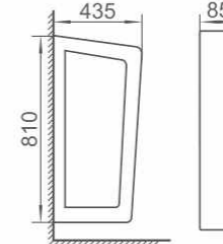

SQUATTING WC PANS

BRSQ1

Squatting Pan W.C
Size: 580×465×200mm
Build-in platform

BRSQ1

Squatting Pan W.C
Size: 540×420×190mm
Build-in platform

BRSQ1

Squatting Pan W.C
Size: 550×420×190mm
Build-in platform

BRSQ1

Squatting Pan W.C
Size: 550×450×180mm
Build-in platform

BRSQ1

Squatting Pan W.C
Size: 530×430×190mm
Build-in platform

URINAL WALL PARTITIONS

BRUP1

Urinal Wall Partition
Size: 435×85×810

BRUP2

Urinal Wall Partition
Size: 400×100×810

Water Tank
Wall Mount
Size: 380×135×405mm

20 GP Container	304 pcs
40 GP Container	608 pcs
40 HQ Container	739 pcs

Box Size	510x130x1140mm
----------	----------------

Ref: BRCT01

Installed Size: 510 x 140 x 1140(+150) mm.
 Tank Material: HDPE (High-density polyethylene).
 Actual Displacement: Whole volume approx. 6.5L (adjustable).
 Half volume approx. 4L (adjustable).
 Operation Mode: Push button Control.
 Operation Panel Size: 330 x 195mm.
 Operation Panel Material: ABS or Stainless Steel.
 Operation Panel Finish: Plain White, Chromed and Polished Stainless Steel.
 Suitable for 170mm dry wall or pre-casted wall.