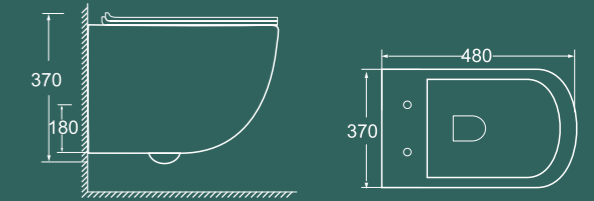

BRWH510

530x365x355mm
Flushing system: Washdown
P trap: 180mm

BRWH507

560x365x345mm
Flushing system: Washdown
P trap: 180mm

BRWH511

480x370x370mm
Flushing system: Washdown
P trap: 180mm

BRWH508

525x365x355mm
Flushing system: Washdown
P trap: 180mm