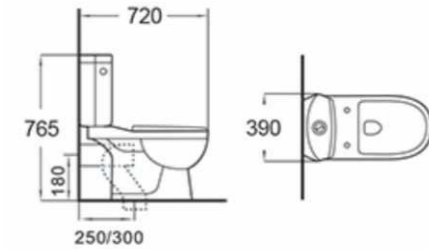

720x390x765mm
Flushing system: Washdown
S-trap: 250/300mm
P-trap: 180mm

BRCC107