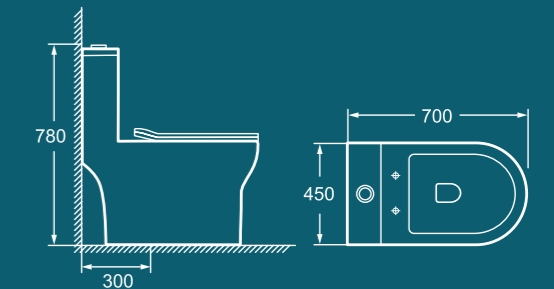

BROP338

685x370x770mm
Flushing system: Siphonic
S-trap: 300mm

BROP342

710x410x765mm
Flushing system: Siphonic
S-trap: 300mm

BROP339

680x390x775mm
Flushing System: Siphonic
S-trap: 300mm

BROP343

700x450x780mm
Flushing system: Siphonic
S-trap: 300mm

BROP340

720x390x765mm
Flushing system: Siphonic
S-trap: 300mm

BROP344

700x400x770mm
Flushing System: Siphonic
S-trap: 300mm

ONE-PIECE TOILET

BROP349

710x380x790mm
Flushing System: Siphonic
S-trap: 300mm

BROP347