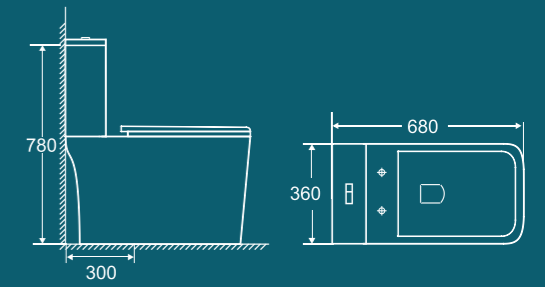

720×430×780mm
Flushing system: Siphonic
S-trap: 300mm

Effective Siphonic Flushing

Dual Flush System

Removable Cover and Plates

BROP329

720×380×770mm
Flushing System: Siphonic
S-trap: 300mm

BROP333

680×360×780mm
Flushing mode : Siphonic
S-trap: 300mm