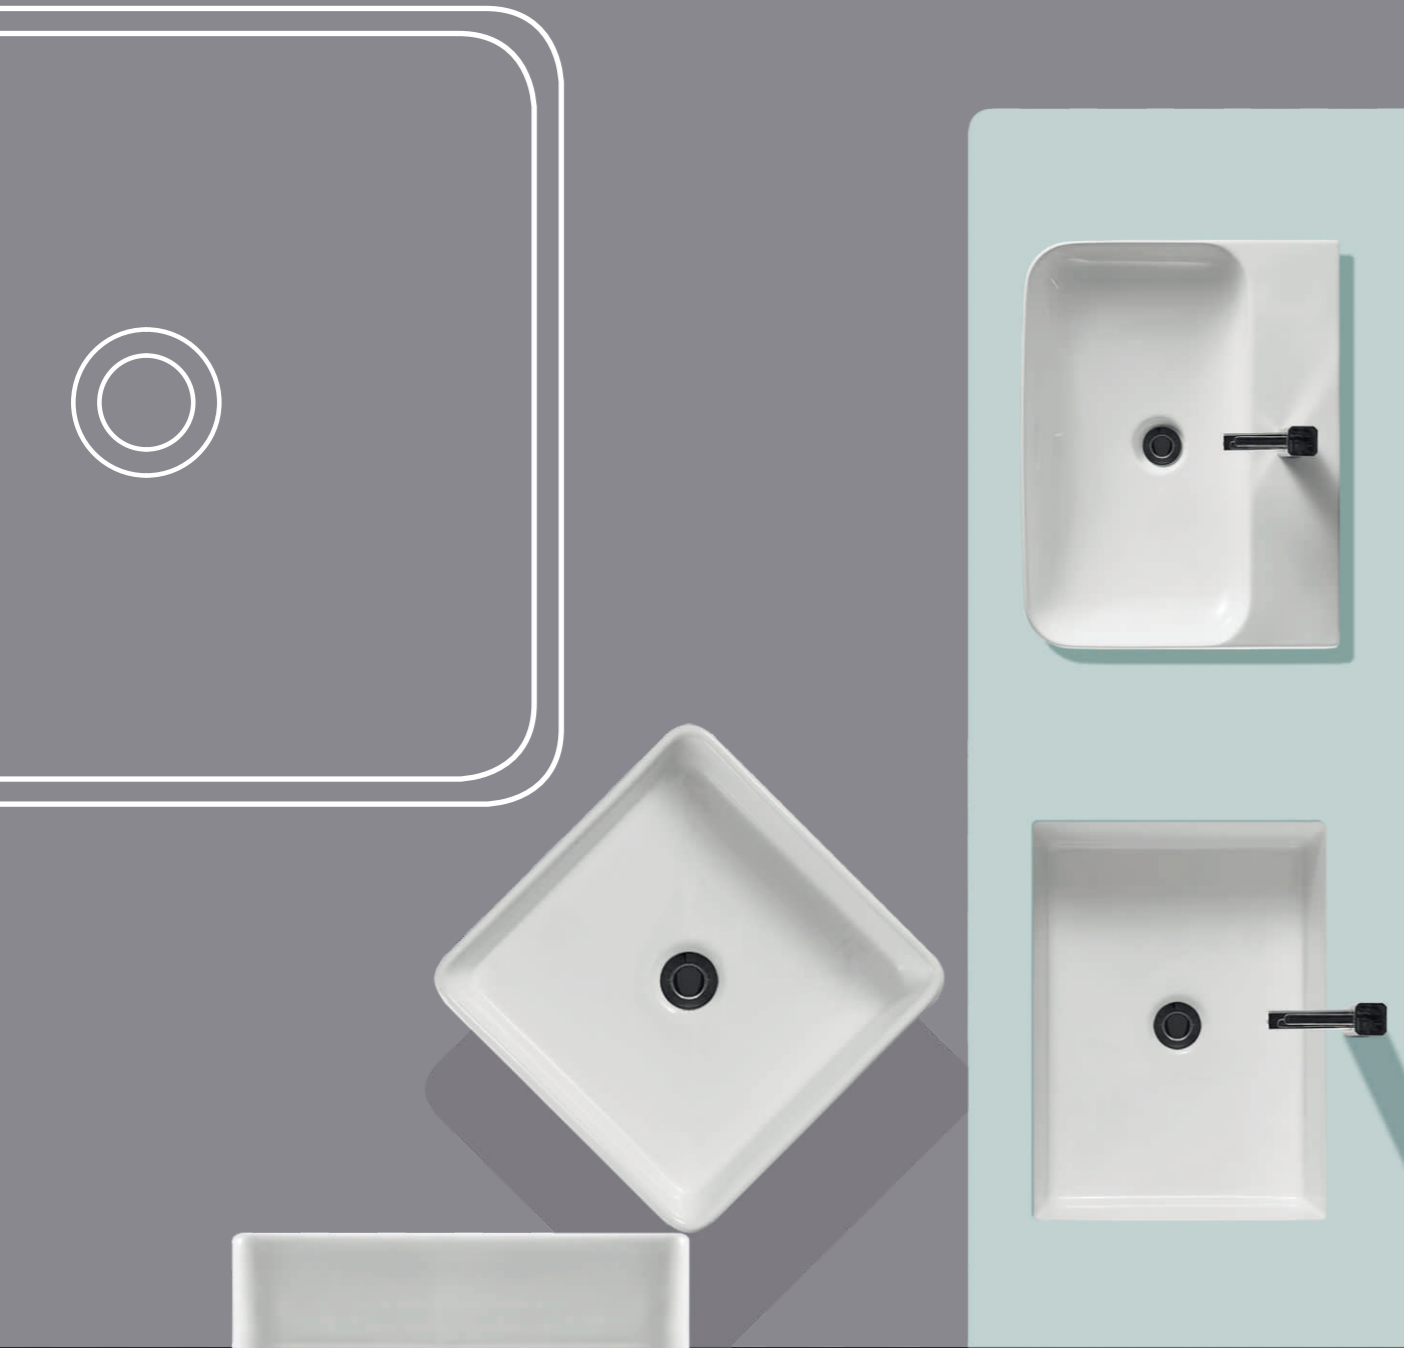

ART BASIN

Simple edges and frames, elegant and chic. Lighting with glazed white, generous and artistic, it satisfies modern people's endless pursuit of home life.

BRAB601

Art Basin
405×405×180mm

BRAB602

Art Basin
380×380×150mm

Art Basin
670×370×130mm