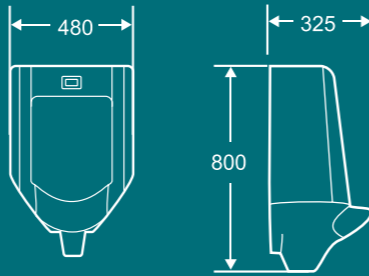

504

wall-hung urinal
575x315x715mm

508

wall-hung auto-induction urinal
470x310x740mm

503

wall-hung urinal
310x325x645mm

512

wall-hung auto-induction urinal
480x325x800mm