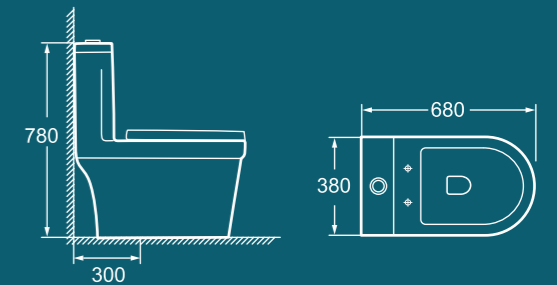

ONE PIECE TOILETS

BROP301

700×380×740mm
Flushing system: Siphonic
S-trap: 300mm

BROP302

680×380×780mm
Flushing system: Siphonic
S-trap: 300mm

BROP303

720×400×725mm
Flushing system: Siphonic
S-trap: 300mm

BROP304

680×410×690mm
Flushing system: Siphonic
S-trap: 300mm

ONE PIECE TOILETS

BROP305

720×390×630mm
Flushing system: Siphonic
S-trap: 300mm

BROP309

700×360×700mm
Flushing system: Siphonic
S-trap: 300mm

BROP306

710×410×750mm
Flushing system: Siphonic
S-trap: 300mm