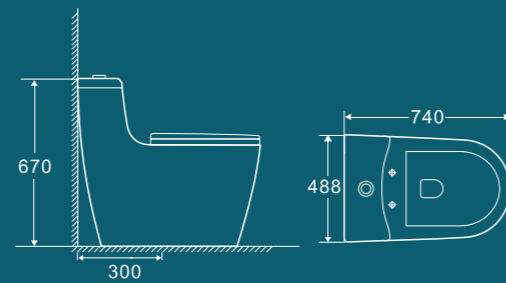

BROP330

710×365×715mm
Flushing system: Siphonic
S-trap: 300mm

BROP334

715×420×740mm
Flushing system: Siphonic
S-trap: 300mm

BROP331

740×488×670mm
Flushing system: Siphonic
S-trap: 300mm

BROP335

700×370×610mm
Flushing system: Siphonic
S-trap: 300mm