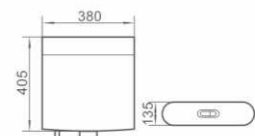

Water Tank
Wall Mount
Size: 380×135×405mm

20 GP Container	304 pcs
40 GP Container	608 pcs
40 HQ Container	739 pcs

Box Size	510x130x1140mm
----------	----------------

Ref: BRCT01

Installed Size: 510 x 140 x 1140(+150) mm.
 Tank Material: HDPE (High-density polyethylene).
 Actual Displacement: Whole volume approx. 6.5L (adjustable).
 Half volume approx. 4L (adjustable).
 Operation Mode: Push button Control.
 Operation Panel Size: 330 x 195mm.
 Operation Panel Material: ABS or Stainless Steel.
 Operation Panel Finish: Plain White, Chromed and Polished Stainless Steel.
 Suitable for 170mm dry wall or pre-casted wall.