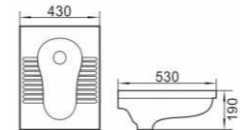

BRSQ1

Squatting Pan W.C
Size: 530×430×190mm
Build-in platform