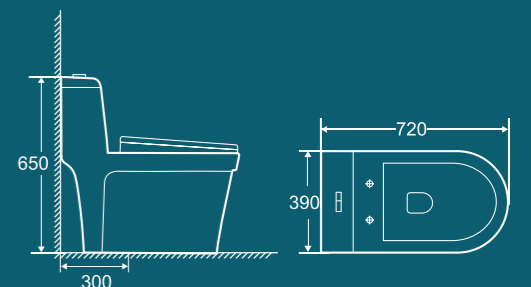

705×365×755mm
Flushing system: Siphonic
S-trap: 300mm

BROP314

650×360×745mm
Flushing system: Siphonic
S-trap: 200/300mm

BROP315

700×380×720mm
Flushing system: Siphonic
S-trap: 300mm

BROP316

720×390×650mm
Flushing system: Siphonic
S-trap: 300mm

Effective Siphonic Flushing

Dual Flush System

Removable Cover and Plates

BROP317

700x380x800mm
Flushing system: Siphonic
S-trap: 200/250/300mm
P-trap: 180mm

BROP321

710x370x780mm
Flushing system: Siphonic
S-trap: 300mm