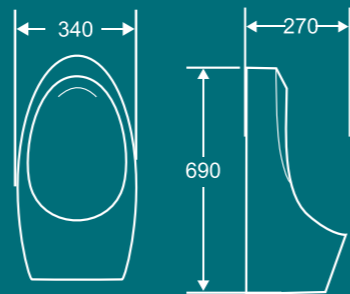

510

wall-hung urinal
285x285x490mm