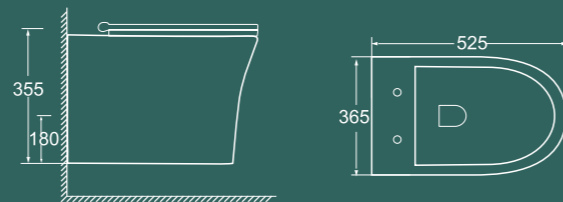

BRWH510

530x365x355mm
Flushing system: Washdown
P trap: 180mm

BRWH507

560x365x345mm
Flushing system: Washdown
P trap: 180mm

BRWH511

480x370x370mm
Flushing system: Washdown
P trap: 180mm

BRWH508

525x365x355mm
Flushing system: Washdown
P trap: 180mm