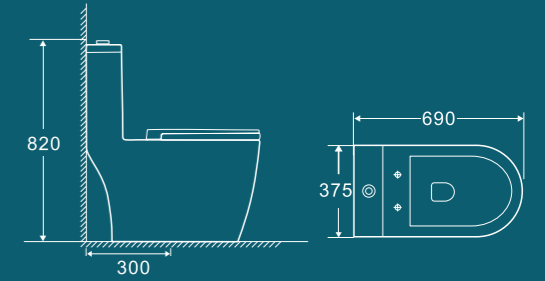

BROP326

692×372×740mm
Flushing system: Siphonic
S-trap: 200/300mm
P-trap: 180mm