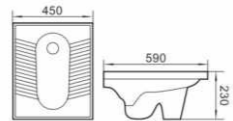

511

wall-hung urinal
465x340x750mm

507

wall-hung urinal
340x270x690mm

510

wall-hung urinal
285x285x490mm

BRSQ1

Squatting Pan W.C
Size: 590×450×230mm
Build-in platform