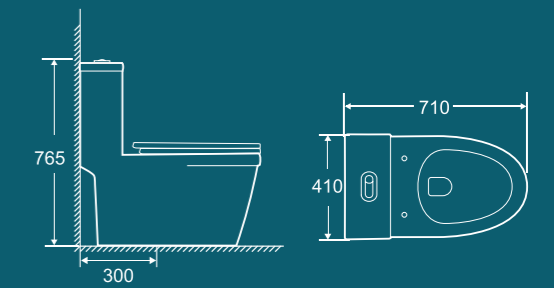

BROP332

720×510×665mm
Flushing system: Siphonic
S-trap: 300mm

BROP336

690×370×770mm
Flushing system: Siphonic
S-trap: 300mm

BROP337

670x370x770mm
Flushing system: Siphonic
S-trap: 300mm

BROP341

770x375x770mm
Flushing System: Siphonic
S-trap: 300mm

BROP338

685x370x770mm
Flushing system: Siphonic
S-trap: 300mm

BROP342

710x410x765mm
Flushing system: Siphonic
S-trap: 300mm

BROP339

680x390x775mm
Flushing System: Siphonic
S-trap: 300mm

BROP343

700x450x780mm
Flushing system: Siphonic
S-trap: 300mm