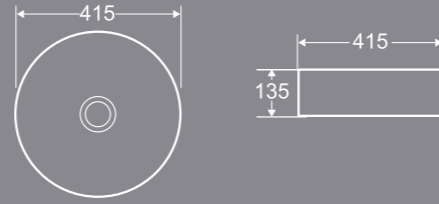

BRAB615

Art Basin
595×460×155mm

BRAB616

Art Basin
415x415x135mm

BRAB622

Art Basin
555x410x150mm

BRAB617

Art Basin
400x400x140mm