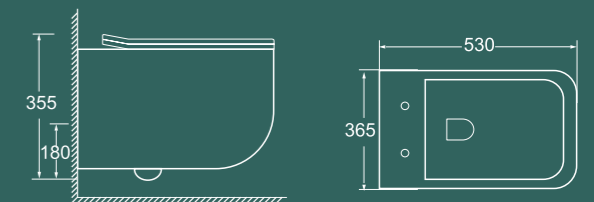

BRWH510

530x365x355mm
Flushing system: Washdown
P trap: 180mm