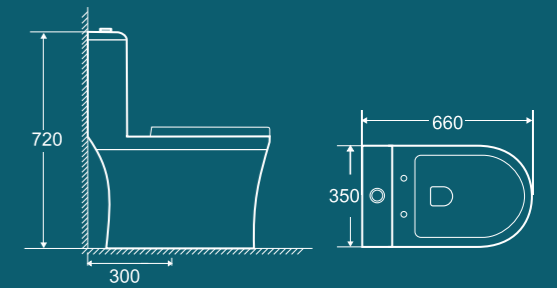

BROP318

670x350x720mm
Flushing system: Siphonic
S-trap: 300mm

BROP322

710x375x710mm
Flushing System: Siphonic
S-trap: 300mm

BROP319

690x360x770mm
Flushing system: Siphonic
S-trap: 300mm

BROP323

660x350x720mm
Flushing System: Siphonic
S-trap: 300mm