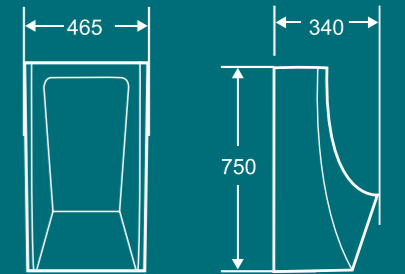

507

wall-hung urinal
340x270x690mm