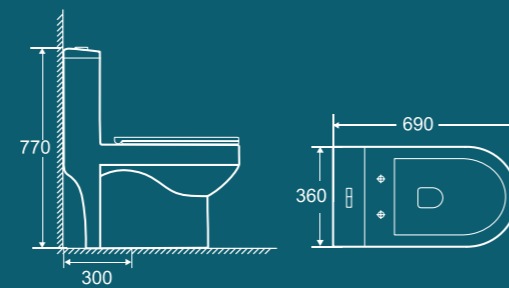

BROP318

670x350x720mm
Flushing system: Siphonic
S-trap: 300mm

BROP322

710x375x710mm
Flushing System: Siphonic
S-trap: 300mm

BROP319

690x360x770mm
Flushing system: Siphonic
S-trap: 300mm

BROP323

660x350x720mm
Flushing System: Siphonic
S-trap: 300mm