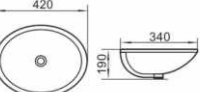

BRUM816
16" Under Counter Basin
Size: 420×340×190mm
Under Counter Mounting