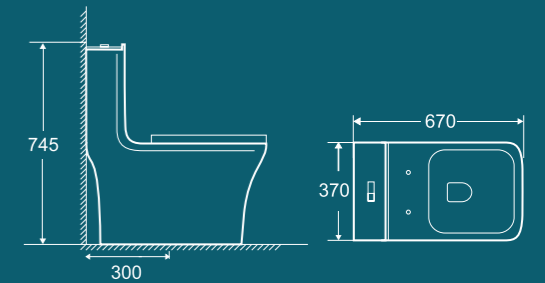

BROP325

690×375×820mm
Flushing system: Siphonic
S-trap: 300mm

BROP326

692×372×740mm
Flushing system: Siphonic
S-trap: 200/300mm
P-trap: 180mm

BROP327

670×370×745mm
Flushing System: Washdown
S-trap: 300mm

BROP328

720×430×780mm
Flushing system: Siphonic
S-trap: 300mm

Effective Siphonic Flushing

Dual Flush System

Removable Cover and Plates

BROP329

720×380×770mm
Flushing System: Siphonic
S-trap: 300mm

BROP333

680×360×780mm
Flushing mode : Siphonic
S-trap: 300mm