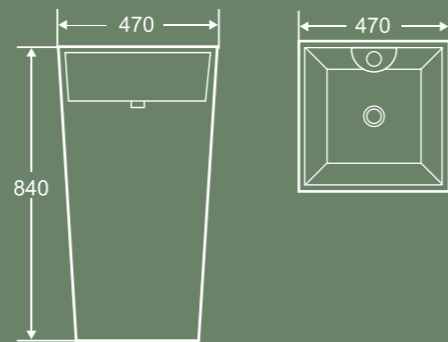

301

Pedestal basin
400x400x830mm