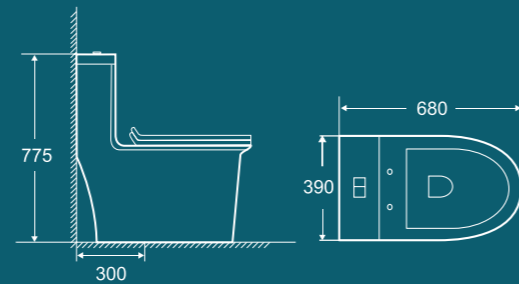

BROP338

685x370x770mm
Flushing system: Siphonic
S-trap: 300mm

BROP342

710x410x765mm
Flushing system: Siphonic
S-trap: 300mm

BROP339

680x390x775mm
Flushing System: Siphonic
S-trap: 300mm

BROP343

700x450x780mm
Flushing system: Siphonic
S-trap: 300mm

BROP340

720x390x765mm
Flushing system: Siphonic
S-trap: 300mm

BROP344

700x400x770mm
Flushing System: Siphonic
S-trap: 300mm

ONE-PIECE TOILET

BROP349

710x380x790mm
Flushing System: Siphonic
S-trap: 300mm

BROP347