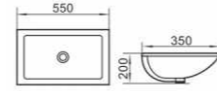

BRUM810
21" Under Counter Basin
Size: 550×350×200mm
Under Counter Mounting