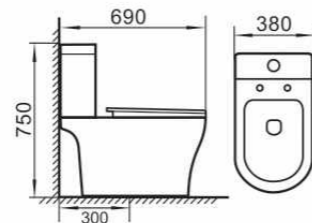

BRCC103

720x390x765mm
 Flushing system: Washdown
 S-trap: 250/300mm
 P-trap: 180mm

BRCC107

650x370x795mm
 Flushing system: Washdown
 S-trap: 250mm
 P-trap: 180mm

BRCC208

690x380x750mm
 Flushing system: Siphonic
 S-trap: 300mm