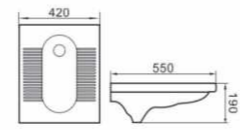

SQUATTING WC PANS

BRSQ1

Squatting Pan W.C
Size: 580×465×200mm
Build-in platform

BRSQ1

Squatting Pan W.C
Size: 540×420×190mm
Build-in platform

BRSQ1

Squatting Pan W.C
Size: 550×420×190mm
Build-in platform

BRSQ1