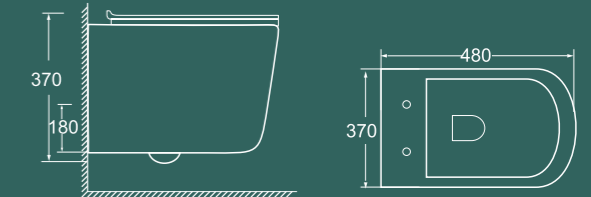

BRE  ANY®

WALL-HUNG TOILET

BRWH501

480×370×370mm
Flushing system: Washdown
P trap: 180mm

BRWH502

625×380×335mm
Flushing system: Washdown
P trap: 180mm

BRWH503

570×390×355mm
Flushing system: Washdown
P trap: 180mm