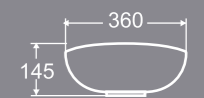

BRAB632

Art Basin
450×450×181mm

BRAB633

Art Basin
415×415×117mm

BRAB634

Art Basin
630×360×145mm

BRAB635

Art Basin
610×477×200mm