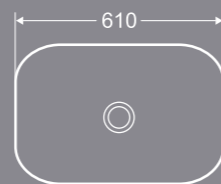

BRAB699

Art Basin
610×385×120mm