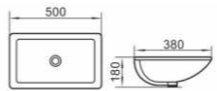

BRUM805
20" Under Counter Basin
Size: 500×380×180mm
Under Counter Mounting