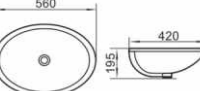

BRUM821
22" Under Counter Basin
Size: 560×420×195mm
Under Counter Mounting