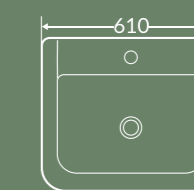

2206G

Wall-hung basin
610x475x450mm