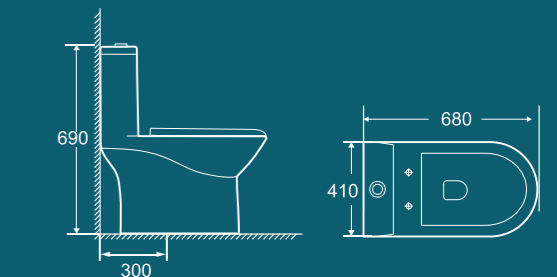

680×410×690mm
Flushing system: Siphonic
S-trap: 300mm