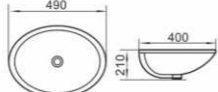

BRUM819
20" Under Counter Basin
Size: 490×400×210mm
Under Counter Mounting