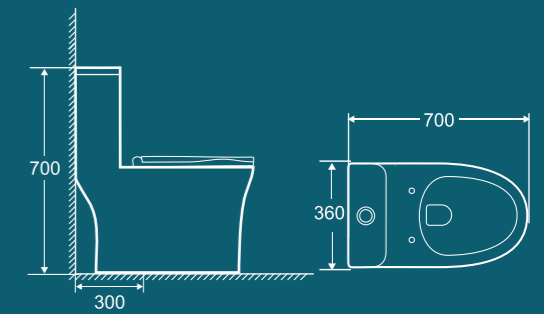

680×410×690mm
Flushing system: Siphonic
S-trap: 300mm

ONE PIECE TOILETS

BROP305

720×390×630mm
Flushing system: Siphonic
S-trap: 300mm

BROP309

700×360×700mm
Flushing system: Siphonic
S-trap: 300mm

BROP306

710×410×750mm
Flushing system: Siphonic
S-trap: 300mm

BROP310

690×370×750mm
Flushing system: Siphonic
S-trap: 300mm

BROP307

690×360×760mm
Flushing system: Siphonic
S-trap: 300mm

BROP311

685×380×820mm
Flushing system: Washdown
S-trap: 250/300mm
P-trap: 180mm

BROP308