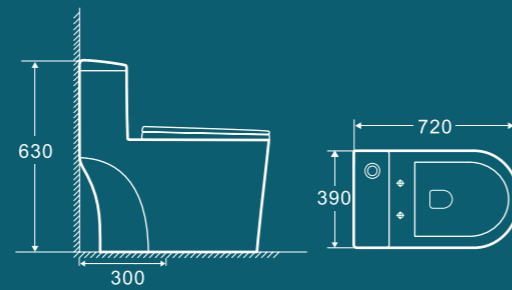

680×410×690mm
Flushing system: Siphonic
S-trap: 300mm

ONE PIECE TOILETS

BROP305

720×390×630mm
Flushing system: Siphonic
S-trap: 300mm

BROP309

700×360×700mm
Flushing system: Siphonic
S-trap: 300mm

BROP306

710×410×750mm
Flushing system: Siphonic
S-trap: 300mm