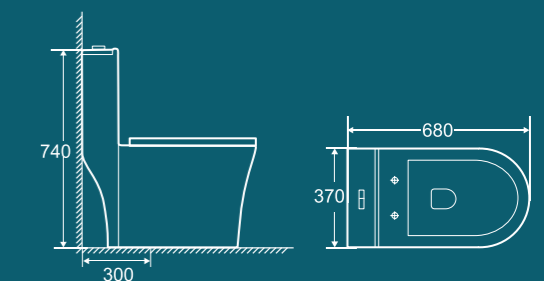

ONE PIECE TOILETS

720×390×630mm
Flushing system: Siphonic
S-trap: 300mm

700×360×700mm
Flushing system: Siphonic
S-trap: 300mm

710×410×750mm
Flushing system: Siphonic
S-trap: 300mm

690×370×750mm
Flushing system: Siphonic
S-trap: 300mm

690×360×760mm
Flushing system: Siphonic
S-trap: 300mm

685×380×820mm
Flushing system: Washdown
S-trap: 250/300mm
P-trap: 180mm

690×360×760mm
Flushing system: Siphonic
S-trap: 300mm

680×370×740mm
Flushing system: Siphonic
S-trap: 300mm