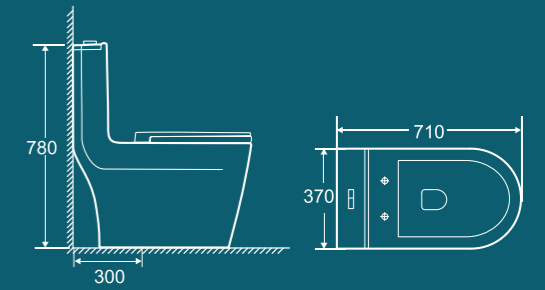

Effective Siphonic Flushing

Dual Flush System

Removable Cover and Plates

BROP317

700x380x800mm
Flushing system: Siphonic
S-trap: 200/250/300mm
P-trap: 180mm

BROP321

710x370x780mm
Flushing system: Siphonic
S-trap: 300mm