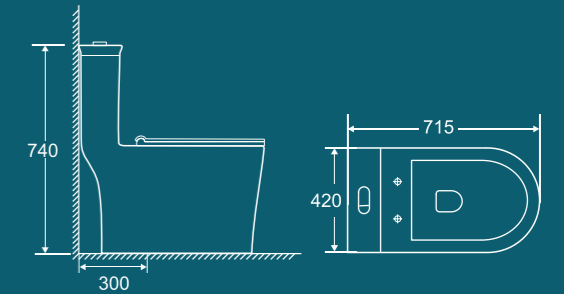

BROP334

715×420×740mm
Flushing system: Siphonic
S-trap: 300mm

BROP331

740×488×670mm
Flushing system: Siphonic
S-trap: 300mm