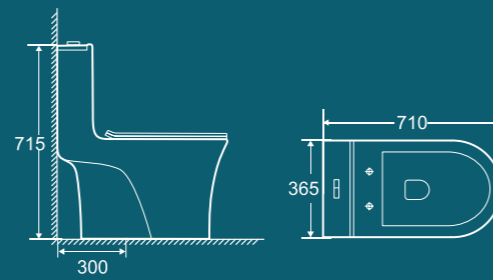

BROP329

720×380×770mm
Flushing System: Siphonic
S-trap: 300mm

BROP333

680×360×780mm
Flushing mode : Siphonic
S-trap: 300mm

BROP330

710×365×715mm
Flushing system: Siphonic
S-trap: 300mm

BROP334

715×420×740mm
Flushing system: Siphonic
S-trap: 300mm

BROP331

740×488×670mm
Flushing system: Siphonic
S-trap: 300mm

BROP335

700×370×610mm
Flushing system: Siphonic
S-trap: 300mm

BROP332

720×510×665mm
Flushing system: Siphonic
S-trap: 300mm

BROP336

690×370×770mm
Flushing system: Siphonic
S-trap: 300mm