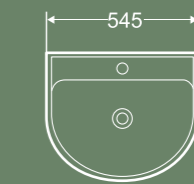

H-9095

H-9125

Model:	Size (LxWxH)
D-9060	615x465x185mm
D-9070	715x465x185mm
D-9080	810x465x185mm
D-9090	910x465x185mm
D-9100	1100x465x185mm
D-9120	1215x465x185mm

D-9060

D-9070

D-9080

D-9100

D-9120

Wall-hung basin
530x440x400mm

212A

Wall-hung basin
520x460x380mm

2201G

Wall-hung basin
545x435x450mm

2203G

Wall-hung basin
550x440x445mm

2202G