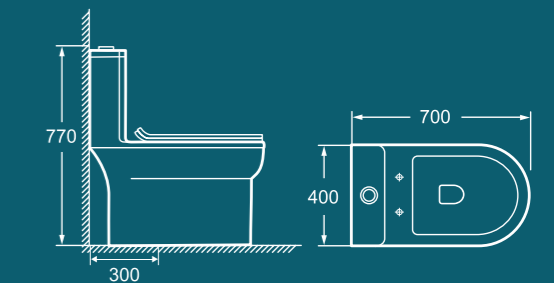

BROP344

700x400x770mm
Flushing System: Siphonic
S-trap: 300mm