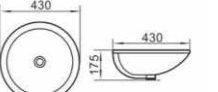

BRUM817
18" Under Counter Basin
Size: 430×430×175mm
Under Counter Mounting