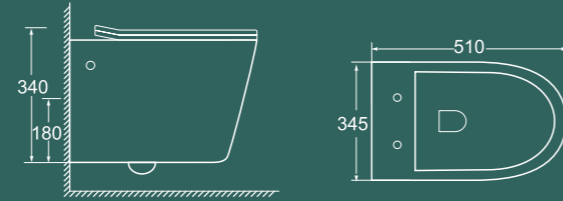

BRWH504

575×355×375mm
Flushing system: Washdown
P trap: 180mm

BRWH505

510x345x340mm
Flushing system: Washdown
P trap: 180mm

BRWH509

525x360x330mm
Flushing system: Washdown
P trap: 180mm

BRWH506

510x350x360mm
Flushing system: Washdown
P trap: 180mm