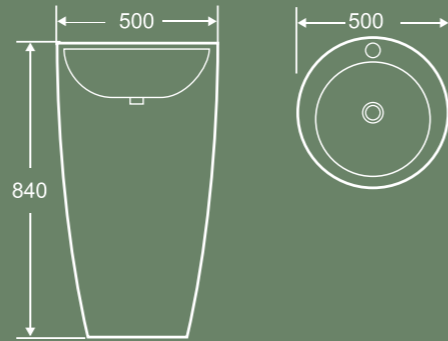

Wall-hung basin
520x440x490mm

2206G

Wall-hung basin
610x475x450mm

PEDESTAL BASIN

601

Pedestal basin
500x500x840mm

611

Pedestal basin
460x460x970mm