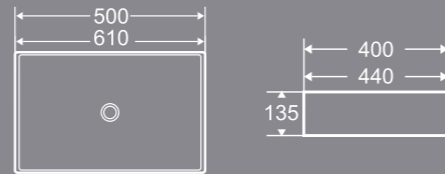

BRAB624

Art Basin
490x380x130mm