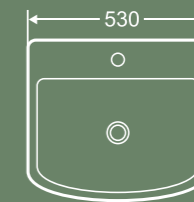

E-9060

E-9070

E-9080

E-9100

E-9120

Model:	Size (LxWxH)
H9065	645x565x185mm
H9080	795x565x185mm
H9095	945x565x185mm
H9125	1250x565x185mm

H-9065

H-9080

H-9095

H-9125

Model:	Size (LxWxH)
D-9060	615x465x185mm
D-9070	715x465x185mm
D-9080	810x465x185mm
D-9090	910x465x185mm
D-9100	1100x465x185mm
D-9120	1215x465x185mm

D-9060

D-9070

D-9080

D-9100

D-9120

APRON KITCHEN SINK

2901

605×408×200mm
Apron Kitchen Sink

2902

765×507×255mm
Apron Kitchen Sink

2903

765×455×255mm
Apron Kitchen Sink

2904

845×455×255mm
Apron Kitchen Sink

WALL-HUNG BASIN

SEMI-PEDESTAL

209A

Wall-hung basin
530x450x360mm

210A

Wall-hung basin
480x460x350mm

211A