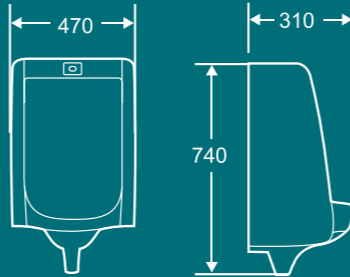

503

wall-hung urinal
310x325x645mm