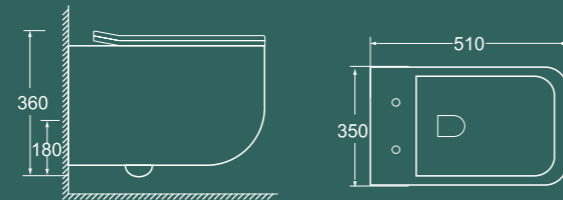

BRWH504

575×355×375mm
Flushing system: Washdown
P trap: 180mm

BRWH505

510x345x340mm
Flushing system: Washdown
P trap: 180mm

BRWH509

525x360x330mm
Flushing system: Washdown
P trap: 180mm

BRWH506

510x350x360mm
Flushing system: Washdown
P trap: 180mm