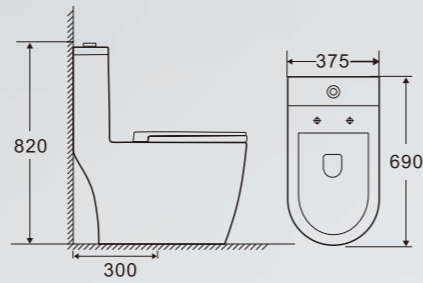

BROP320

695x400x810mm
Flushing system: Siphonic
S-trap: 300mm

BROP324

670x370x715mm
Flushing system: Siphonic
S-trap: 300mm

ONE-PIECE TOILET

BREANY®

BROP325

690×375×820mm
Flushing system: Siphonic
S-trap: 300mm