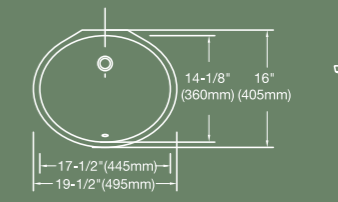

2141

Undercounter
495x405x210mm
445x360mm