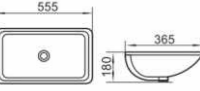

BRUM811
22" Under Counter Basin
Size: 555×365×180mm
Under Counter Mounting