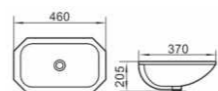

BRUM804
18" Under Counter Basin
Size: 460×370×205mm
Under Counter Mounting