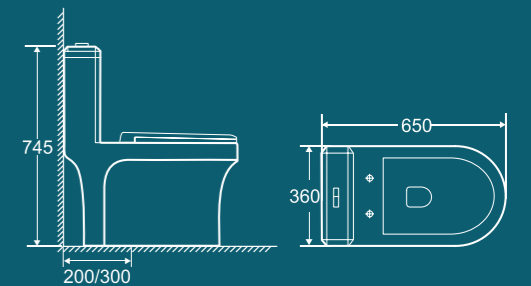

BROP315

700×380×720mm
Flushing system: Siphonic
S-trap: 300mm