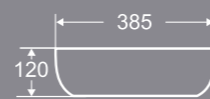

BRAB699

Art Basin
610×385×120mm