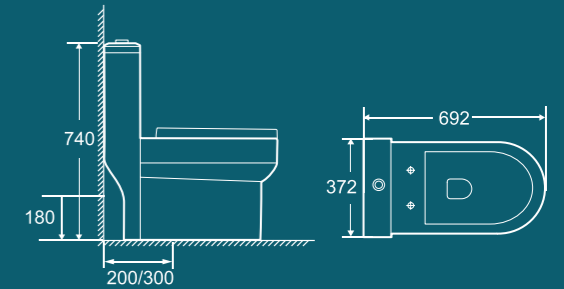

BROP327

670×370×745mm
Flushing System: Washdown
S-trap: 300mm