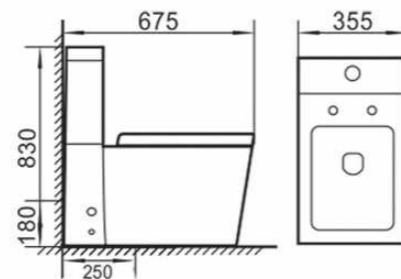

CLOSE COUPLED TOILETS

BREANY®

650x380x790mm
Flushing system: Washdown
S-trap: 200/250mm
P-trap: 180mm

685x380x705mm
Flushing system: Washdown
S-trap: 250mm
P-trap: 180mm

BRCC205

700x380x760mm
Flushing system: Washdown
S-trap: 200/250/300mm
P-trap: 180mm

685x360x830mm
Flushing system: Washdown
S-trap: 250mm
P-trap: 180mm

BRCC206

685x380x780mm
Flushing system: Washdown
S-trap: 200/250mm
P-trap: 180mm

675x355x830mm
Flushing system: Washdown
S-trap: 250mm
P-trap: 180mm

BRCC207

720x390x765mm
Flushing system: Washdown
S-trap: 250/300mm
P-trap: 180mm