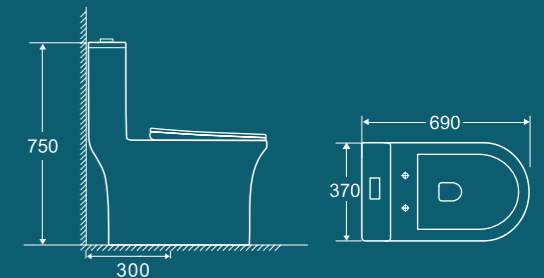

BROP307

690×360×760mm
Flushing system: Siphonic
S-trap: 300mm