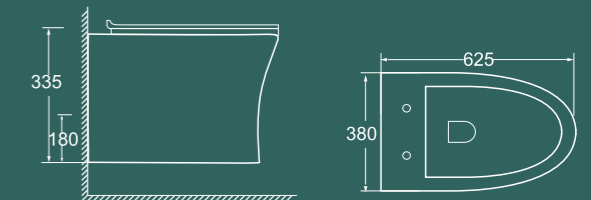

BRE  ANY®

WALL-HUNG TOILET

BRWH501

480×370×370mm
Flushing system: Washdown
P trap: 180mm

BRWH502

625×380×335mm
Flushing system: Washdown
P trap: 180mm

BRWH503

570×390×355mm
Flushing system: Washdown
P trap: 180mm