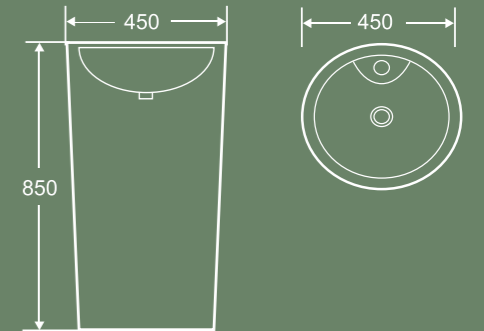

609

Pedestal basin
450x450x850mm

203

Pedestal basin
470x470x840mm