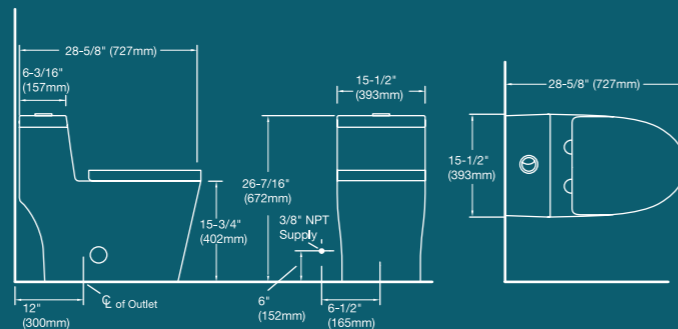

BROP346

727x393x672mm
Flushing system: Siphonic
S-trap: 300mm