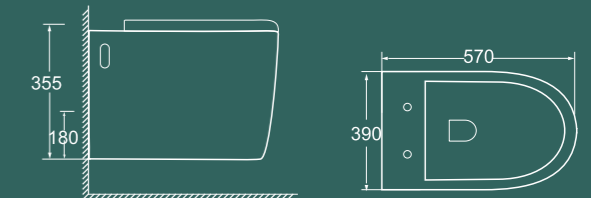

BRE  ANY®

WALL-HUNG TOILET

BRWH501

480×370×370mm
Flushing system: Washdown
P trap: 180mm

BRWH502

625×380×335mm
Flushing system: Washdown
P trap: 180mm

BRWH503

570×390×355mm
Flushing system: Washdown
P trap: 180mm

BRWH504

575×355×375mm
Flushing system: Washdown
P trap: 180mm

BRWH505

510x345x340mm
Flushing system: Washdown
P trap: 180mm

BRWH509

525x360x330mm
Flushing system: Washdown
P trap: 180mm

BRWH506

510x350x360mm
Flushing system: Washdown
P trap: 180mm