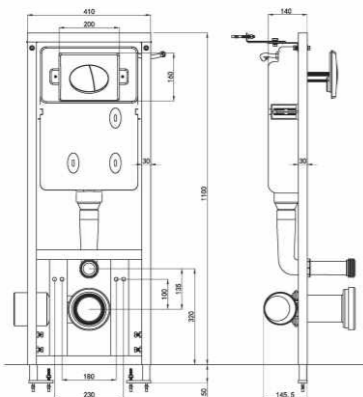

20 GP Container	304 pcs
40 GP Container	608 pcs
40 HQ Container	739 pcs

Box Size	510x130x1140mm

Ref: BRCT01

Installed Size: 510 x 140 x 1140(+150) mm.
Tank Material: HDPE (High-density polyethylene).
Actual Displacement: Whole volume approx. 6.5L (adjustable).
Half volume approx. 4L (adjustable).
Operation Mode: Push button Control.
Operation Panel Size: 330 x 195mm.
Operation Panel Material: ABS or Stainless Steel.
Operation Panel Finish: Plain White, Chromed and Polished Stainless Steel.
Suitable for 170mm dry wall or pre-casted wall.

**WALL HUNG WC SUPPORT FRAMES
FEATURES & BENEFITS**

Coated steel frame
Large feet for easy rear fixing

Supplied complete with all fittings for installation
Dual flush cistern
Adjustable feet with rubber sound deadening pads
Easy install wall brackets.

20 GP Container	354 pcs
40 GP Container	708 pcs
40 HQ Container	860 pcs

Box Size	420x160x1190mm

Ref: BRCT02

Installed Size: 410 x 140 x 1100(+150)mm.
Tank Material: HDPE (High-density polyethylene).
Actual Displacement: Whole volume approx. 6.5L (adjustable).
Half volume approx. 4L (adjustable).
Operation Mode: Push button Control.
Operation Panel Size: 200 x 160mm.
Operation Panel Material: ABS.
Operation Panel Finish: Plain White and Chromed.
Suitable for 170mm dry wall or pre-casted wall.

Ref: BRCT03

Installed Size: 53 x 89 x 1195(+250) mm.
Tank Material: HDPE (High-density polyethylene).
Actual Displacement: Whole volume approx. 6.5L (adjustable).
Half volume approx. 4L (adjustable).
Frame Bearing Strength : 300kg
Operation Mode: Push button Control.
Operation Panel Size: 240 x 160mm.
Operation Panel Material: ABS or Stainless Steel.
Operation Panel Finish: Painted, Polished and Brushed.
Suitable for 140mm dry wall or pre-casted wall.