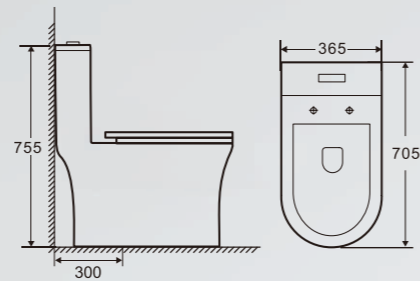

690×360×760mm
Flushing system: Siphonic
S-trap: 300mm

BROP312

680×370×740mm
Flushing system: Siphonic
S-trap: 300mm

ONE-PIECE TOILET

BREANY®

BROP313

705×365×755mm
Flushing system: Siphonic
S-trap: 300mm

BROP313