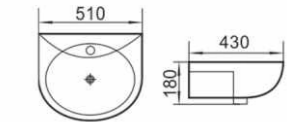

BRUM824
24" Under Counter Basin
Size: 600×430×210mm
Under Counter Mounting

BRUM825
24" Under Counter Basin
Size: 610×395×210mm
Under Counter Mounting

BRHB001
Wall-hung Basin
Size: 510×420×200mm
Ceramic products

BRHB002
Wall-hung Basin
Size: 400×360×170mm
Ceramic products

BRHB003
Wall-hung Basin
Size: 510×430×180mm
Ceramic products

FEATHEREDGE BASIN

Model:	Size (LxWxH)
E-9060	615x465x185mm
E-9070	715x465x185mm
E-9075	765x460x185mm
E-9080	810x465x185mm
E-9090	910x465x185mm
E-9100	1100x465x185mm
E-9120	1215x465x185mm