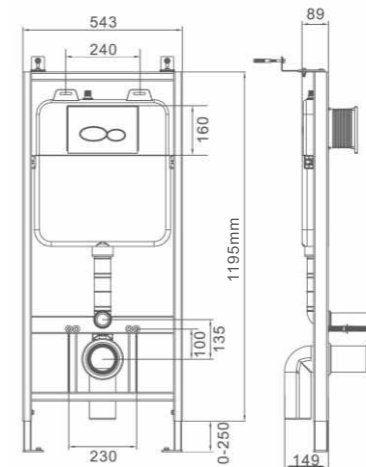

Water Tank
Wall Mount
Size: 380×135×405mm

20 GP Container	304 pcs
40 GP Container	608 pcs
40 HQ Container	739 pcs

Box Size	510x130x1140mm
----------	----------------

Ref: BRCT01

Installed Size: 510 x 140 x 1140(+150) mm.
 Tank Material: HDPE (High-density polyethylene).
 Actual Displacement: Whole volume approx. 6.5L (adjustable).
 Half volume approx. 4L (adjustable).
 Operation Mode: Push button Control.
 Operation Panel Size: 330 x 195mm.
 Operation Panel Material: ABS or Stainless Steel.
 Operation Panel Finish: Plain White, Chromed and Polished Stainless Steel.
 Suitable for 170mm dry wall or pre-casted wall.

20 GP Container	354 pcs
40 GP Container	708 pcs
40 HQ Container	860 pcs

Box Size	420x160x1190mm
----------	----------------

Ref: BRCT02

Installed Size: 410 x 140 x 1100(+150)mm.
 Tank Material: HDPE (High-density polyethylene).
 Actual Displacement: Whole volume approx. 6.5L (adjustable).
 Half volume approx. 4L (adjustable).
 Operation Mode: Push button Control.
 Operation Panel Size: 200 x 160mm.
 Operation Panel Material: ABS.
 Operation Panel Finish: Plain White and Chromed.
 Suitable for 170mm dry wall or pre-casted wall.

Plastic (ABS)
White
BRPP01

Plastic (ABS)
Chrome
BRPP02

Ref: BRCT03

Installed Size: 53 x 89 x 1195(+250) mm.
 Tank Material: HDPE (High-density polyethylene).
 Actual Displacement: Whole volume approx. 6.5L (adjustable).
 Half volume approx. 4L (adjustable).
 Frame Bearing Strength : 300kg
 Operation Mode: Push button Control.
 Operation Panel Size: 240 x 160mm.
 Operation Panel Material: ABS or Stainless Steel.
 Operation Panel Finish: Painted, Polished and Brushed.
 Suitable for 140mm dry wall or pre-casted wall.