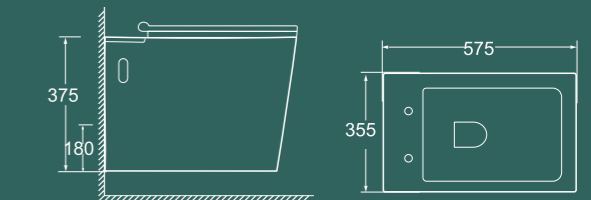

575×355×375mm
Flushing system: Washdown
P trap: 180mm