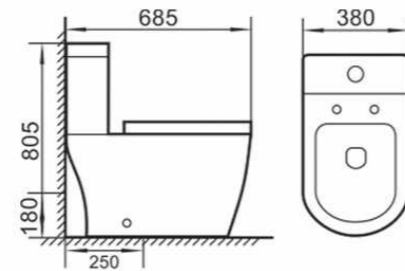

685x380x705mm
Flushing system: Washdown
S-trap: 250mm
P-trap: 180mm

BRCC205