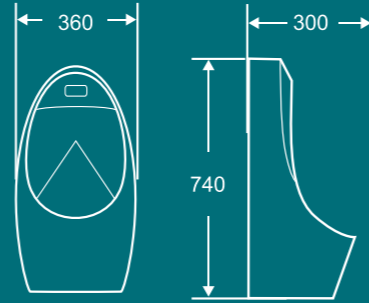

vertical auto-induction urinal
380×400×1050mm

502

Vertical urinal
460×370×980mm

505

wall-hung auto-induction urinal
330×290×685mm

URINALS

513

wall-hung auto-induction urinal
360x300x740mm