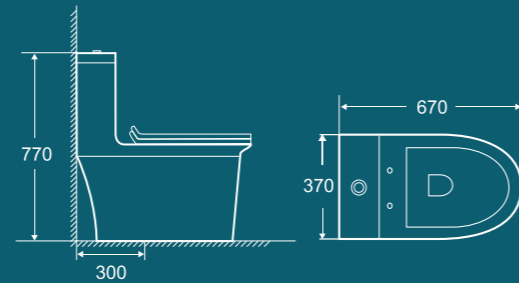

BROP332

720×510×665mm
Flushing system: Siphonic
S-trap: 300mm

BROP336

690×370×770mm
Flushing system: Siphonic
S-trap: 300mm

BROP337

670x370x770mm
Flushing system: Siphonic
S-trap: 300mm

BROP341

770x375x770mm
Flushing System: Siphonic
S-trap: 300mm

BROP338

685x370x770mm
Flushing system: Siphonic
S-trap: 300mm

BROP342

710x410x765mm
Flushing system: Siphonic
S-trap: 300mm

BROP339

680x390x775mm
Flushing System: Siphonic
S-trap: 300mm

BROP343

700x450x780mm
Flushing system: Siphonic
S-trap: 300mm