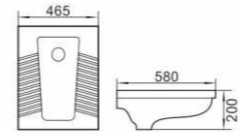

BRSQ1

Squatting Pan W.C
Size: 580×465×200mm
Build-in platform