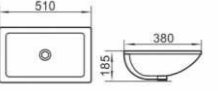

BRUM807
20" Under Counter Basin
Size: 510×380×185mm
Under Counter Mounting