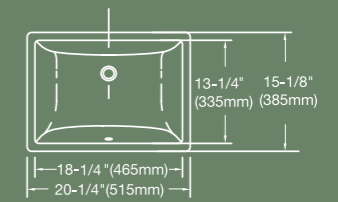

Undercounter
470x345x200mm
420x300mm

2137

Undercounter
530x374x212mm
474x320mm

2138

Undercounter
515x385x195mm
465x335mm

2139

Undercounter
448x362x200mm
402x316mm

2140