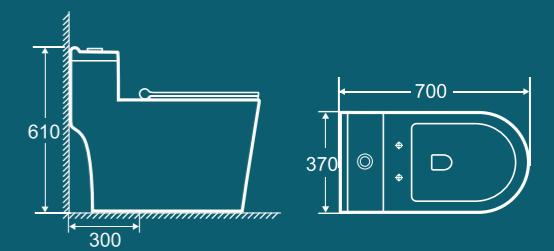

BROP330

710×365×715mm
Flushing system: Siphonic
S-trap: 300mm

BROP334

715×420×740mm
Flushing system: Siphonic
S-trap: 300mm

BROP331

740×488×670mm
Flushing system: Siphonic
S-trap: 300mm

BROP335

700×370×610mm
Flushing system: Siphonic
S-trap: 300mm