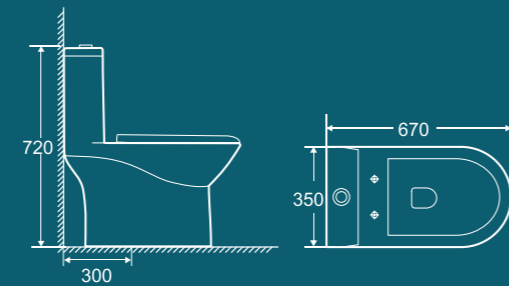

Effective Siphonic Flushing

Dual Flush System

Removable Cover and Plates

BROP317

700x380x800mm
Flushing system: Siphonic
S-trap: 200/250/300mm
P-trap: 180mm

BROP321

710x370x780mm
Flushing system: Siphonic
S-trap: 300mm

BROP318

670x350x720mm
Flushing system: Siphonic
S-trap: 300mm

BROP322

710x375x710mm
Flushing System: Siphonic
S-trap: 300mm

BROP319

690x360x770mm
Flushing system: Siphonic
S-trap: 300mm

BROP323

660x350x720mm
Flushing System: Siphonic
S-trap: 300mm