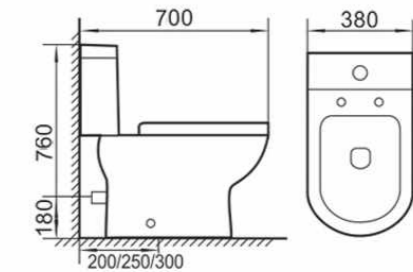

700x380x760mm
Flushing system: Washdown
S-trap: 200/250/300mm
P-trap: 180mm

BRCC202

685x360x830mm
Flushing system: Washdown
S-trap: 250mm
P-trap: 180mm