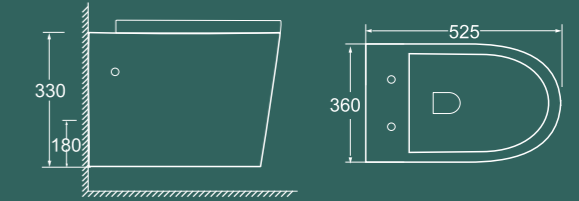

BRWH504

575×355×375mm
Flushing system: Washdown
P trap: 180mm

BRWH505

510x345x340mm
Flushing system: Washdown
P trap: 180mm

BRWH509

525x360x330mm
Flushing system: Washdown
P trap: 180mm

BRWH506

510x350x360mm
Flushing system: Washdown
P trap: 180mm