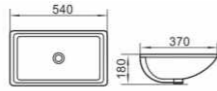

BRUM803
18" Under Counter Basin
Size: 540×370×180mm
Under Counter Mounting