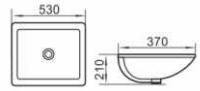

Undercounter
435x360x195mm
385x310mm

2141

Undercounter
495x405x210mm
445x360mm

BRUM801
18" Under Counter Basin
Size: 440×440×175mm
Under Counter Mounting

BRUM802
18" Under Counter Basin
Size: 465×345×195mm
Under Counter Mounting