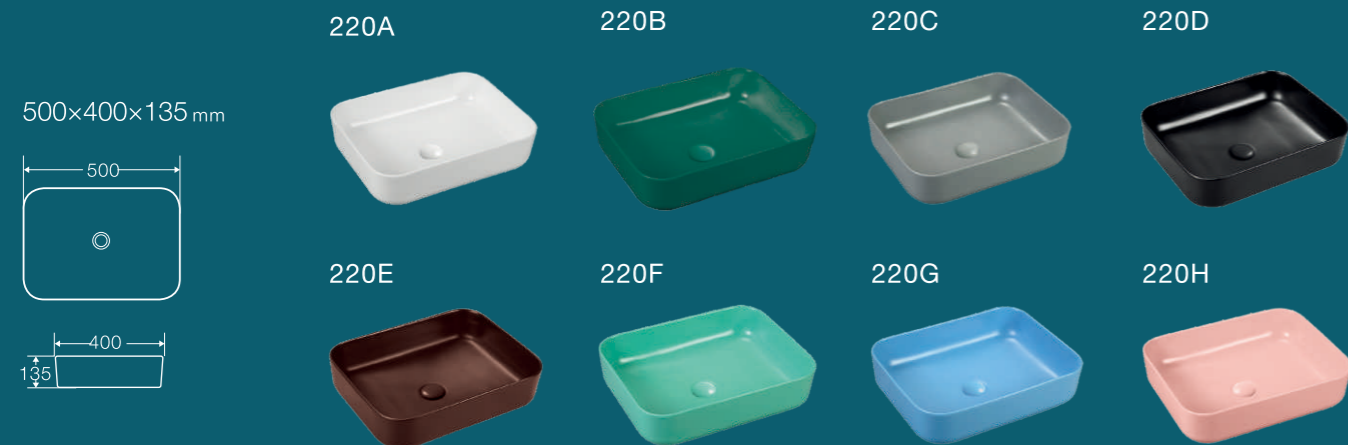

Macaroon Pink

Tiffany Blue

Coffee Brown

MAGIC BROWN

MATT TIFFANY BLUE

MATT PINK

UNDER COUNTER BASIN

2136