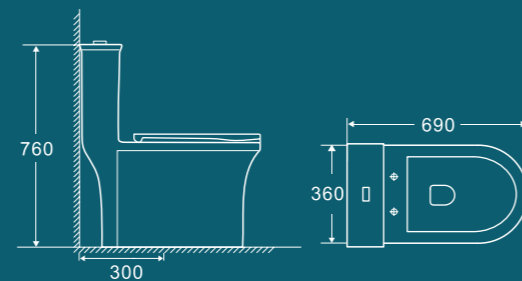

BROP312

680×370×740mm
Flushing system: Siphonic
S-trap: 300mm