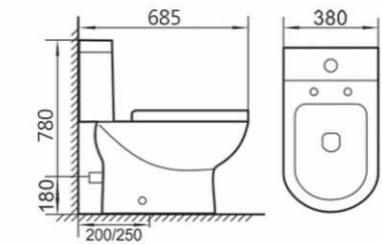

BROP346

727x393x672mm
Flushing system: Siphonic
S-trap: 300mm

BROP350

733x415x698mm
Flushing system: Siphonic
S-trap: 300mm

CLOSE COUPLED TOILETS

BREANY®

BRCC204

650x380x790mm
Flushing system: Washdown
S-trap: 200/250mm
P-trap: 180mm

BRCC201

685x380x705mm
Flushing system: Washdown
S-trap: 250mm
P-trap: 180mm

BRCC205

700x380x760mm
Flushing system: Washdown
S-trap: 200/250/300mm
P-trap: 180mm

BRCC202

685x360x830mm
Flushing system: Washdown
S-trap: 250mm
P-trap: 180mm

BRCC206

685x380x780mm
Flushing system: Washdown
S-trap: 200/250mm
P-trap: 180mm

BRCC203

675x355x830mm
Flushing system: Washdown
S-trap: 250mm
P-trap: 180mm

BRCC207

720x390x765mm
Flushing system: Washdown
S-trap: 250/300mm
P-trap: 180mm