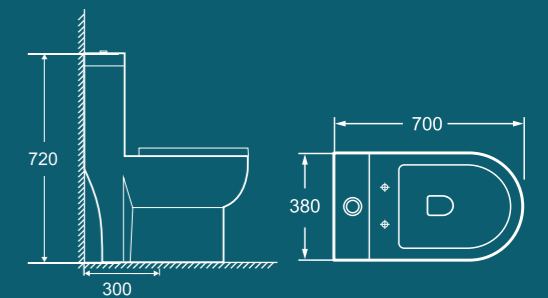

705×365×755mm
Flushing system: Siphonic
S-trap: 300mm

BROP314

650×360×745mm
Flushing system: Siphonic
S-trap: 200/300mm

BROP315

700×380×720mm
Flushing system: Siphonic
S-trap: 300mm

BROP316

720×390×650mm
Flushing system: Siphonic
S-trap: 300mm

Effective Siphonic Flushing

Dual Flush System

Removable Cover and Plates

BROP317

700x380x800mm
Flushing system: Siphonic
S-trap: 200/250/300mm
P-trap: 180mm

BROP321

710x370x780mm
Flushing system: Siphonic
S-trap: 300mm