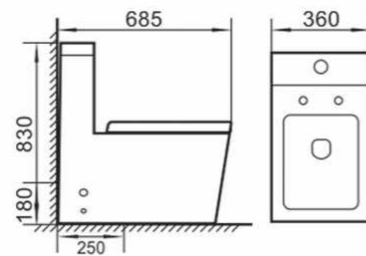

BRCC201

685x380x705mm
Flushing system: Washdown
S-trap: 250mm
P-trap: 180mm

BRCC205

700x380x760mm
Flushing system: Washdown
S-trap: 200/250/300mm
P-trap: 180mm

BRCC202

685x360x830mm
Flushing system: Washdown
S-trap: 250mm
P-trap: 180mm