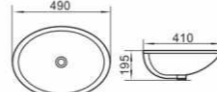

BRUM820
20" Under Counter Basin
Size: 490×410×195mm
Under Counter Mounting