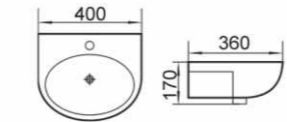

BRHB002
Wall-hung Basin
Size: 400×360×170mm
Ceramic products

BRHB003
Wall-hung Basin
Size: 510×430×180mm
Ceramic products

FEATHEREDGE BASIN

Model:	Size (LxWxH)
E-9060	615x465x185mm
E-9070	715x465x185mm
E-9075	765x460x185mm
E-9080	810x465x185mm
E-9090	910x465x185mm
E-9100	1100x465x185mm
E-9120	1215x465x185mm