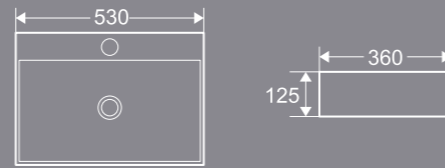

BRAB612

Art Basin
505×400×135mm