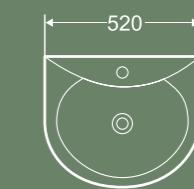

2202G

Wall-hung basin
520x440x490mm