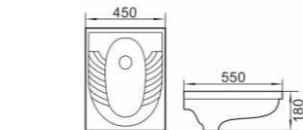

BRSQ1

Squatting Pan W.C
Size: 550×450×180mm
Build-in platform