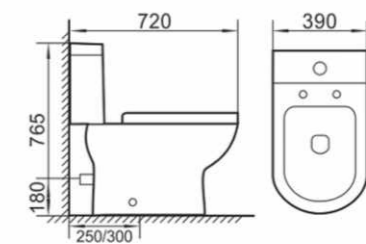

BRCC206

685x380x780mm
Flushing system: Washdown
S-trap: 200/250mm
P-trap: 180mm

BRCC203

675x355x830mm
Flushing system: Washdown
S-trap: 250mm
P-trap: 180mm

BRCC207

720x390x765mm
Flushing system: Washdown
S-trap: 250/300mm
P-trap: 180mm