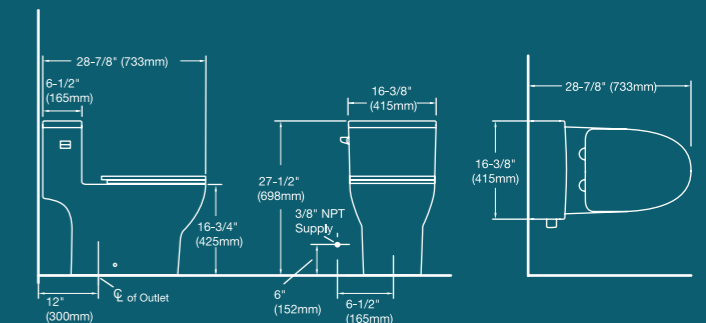

BROP350

733x415x698mm
Flushing system: Siphonic
S-trap: 300mm