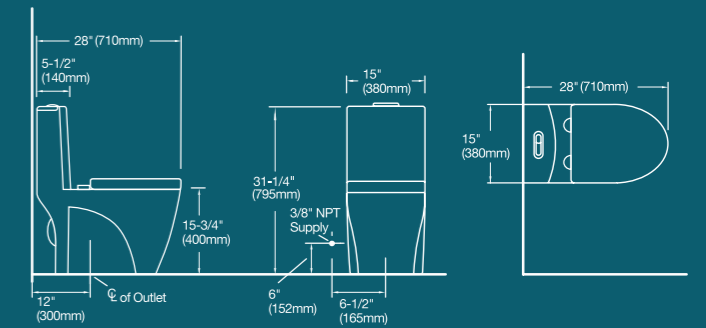

680x380x760mm
Flushing system: Siphonic
S-trap: 300mm

BROP348

700x368x742mm
Flushing system: Siphonic
S-trap: 300mm

BROP345

730x358x710mm
Flushing system: Siphonic
S-trap: 300mm

BROP349

710x380x790mm
Flushing System: Siphonic
S-trap: 300mm