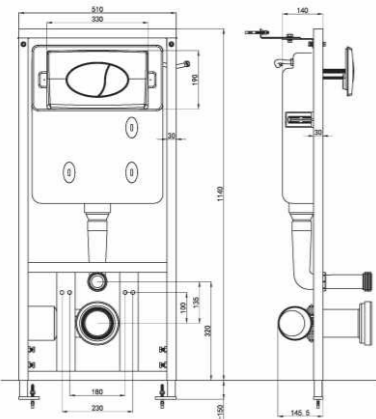

Squatting Pan W.C
Size: 550×450×180mm
Build-in platform

BRSQ1

Squatting Pan W.C
Size: 530×430×190mm
Build-in platform

URINAL WALL PARTITIONS

BRUP1

Urinal Wall Partition
Size: 435×85×810

BRUP2

Urinal Wall Partition
Size: 400×100×810

EXPOSED WATER TANKS

BRWT1

Water Tank
Wall Mount
Size: 375×120×400mm

BRWT2

Water Tank
Wall Mount
Size: 368×115×390mm

BRWT3

Water Tank
Wall Mount
Size: 370×125×405mm

BRWT4

Water Tank
Wall Mount
Size: 380×135×405mm

20 GP Container	304 pcs
40 GP Container	608 pcs
40 HQ Container	739 pcs

Box Size	510x130x1140mm
----------	----------------

Ref: BRCT01

Installed Size: 510 x 140 x 1140(+150) mm.
 Tank Material: HDPE (High-density polyethylene).
 Actual Displacement: Whole volume approx. 6.5L (adjustable).
 Half volume approx. 4L (adjustable).
 Operation Mode: Push button Control.
 Operation Panel Size: 330 x 195mm.
 Operation Panel Material: ABS or Stainless Steel.
 Operation Panel Finish: Plain White, Chromed and Polished Stainless Steel.
 Suitable for 170mm dry wall or pre-casted wall.