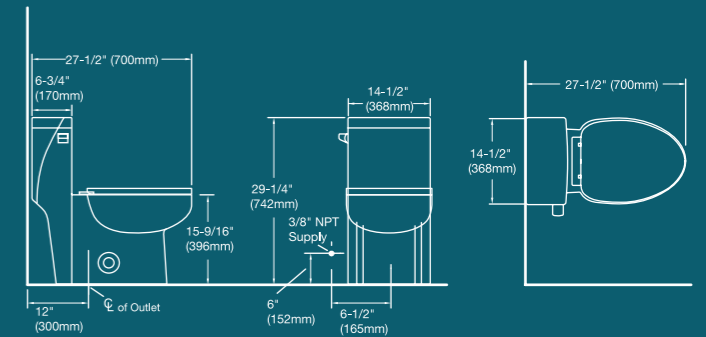

BROP338

685x370x770mm
Flushing system: Siphonic
S-trap: 300mm

BROP342

710x410x765mm
Flushing system: Siphonic
S-trap: 300mm

BROP339

680x390x775mm
Flushing System: Siphonic
S-trap: 300mm

BROP343

700x450x780mm
Flushing system: Siphonic
S-trap: 300mm

BROP340

720x390x765mm
Flushing system: Siphonic
S-trap: 300mm

BROP344

700x400x770mm
Flushing System: Siphonic
S-trap: 300mm

ONE-PIECE TOILET

BROP349

710x380x790mm
Flushing System: Siphonic
S-trap: 300mm

BROP347

680x380x760mm
Flushing system: Siphonic
S-trap: 300mm

BROP348

700x368x742mm
Flushing system: Siphonic
S-trap: 300mm

BROP345

730x358x710mm
Flushing system: Siphonic
S-trap: 300mm

BROP349

710x380x790mm
Flushing System: Siphonic
S-trap: 300mm