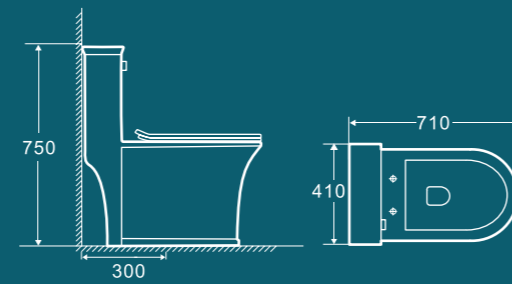

680×410×690mm
Flushing system: Siphonic
S-trap: 300mm

ONE PIECE TOILETS

BROP305

720×390×630mm
Flushing system: Siphonic
S-trap: 300mm

BROP309

700×360×700mm
Flushing system: Siphonic
S-trap: 300mm

BROP306

710×410×750mm
Flushing system: Siphonic
S-trap: 300mm

BROP310

690×370×750mm
Flushing system: Siphonic
S-trap: 300mm

BROP307

690×360×760mm
Flushing system: Siphonic
S-trap: 300mm

BROP311

685×380×820mm
Flushing system: Washdown
S-trap: 250/300mm
P-trap: 180mm

BROP308