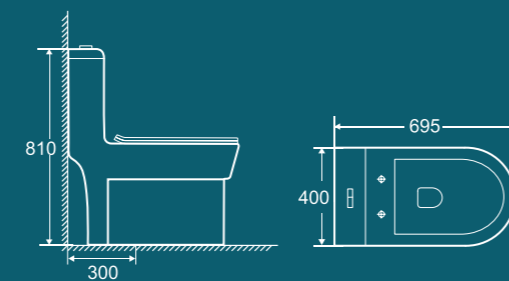

BROP324

670x370x715mm
Flushing system: Siphonic
S-trap: 300mm