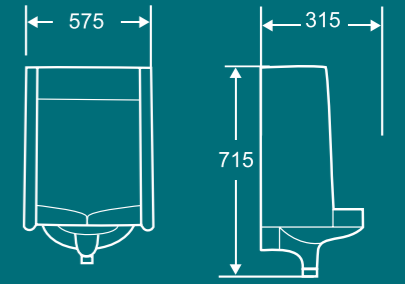

E-9060

E-9070

E-9080

E-9100

E-9120

Model:	Size (LxWxH)
H9065	645x565x185mm
H9080	795x565x185mm
H9095	945x565x185mm
H9125	1250x565x185mm

H-9065

H-9080

H-9095

H-9125

Model:	Size (LxWxH)
D-9060	615x465x185mm
D-9070	715x465x185mm
D-9080	810x465x185mm
D-9090	910x465x185mm
D-9100	1100x465x185mm
D-9120	1215x465x185mm

D-9060

D-9070

D-9080

D-9100

D-9120

vertical auto-induction urinal
380×400×1050mm

502

Vertical urinal
460×370×980mm

505

wall-hung auto-induction urinal
330×290×685mm

URINALS

513

wall-hung auto-induction urinal
360x300x740mm

504

wall-hung urinal
575x315x715mm

508

wall-hung auto-induction urinal
470x310x740mm

503

wall-hung urinal
310x325x645mm

512

wall-hung auto-induction urinal
480x325x800mm